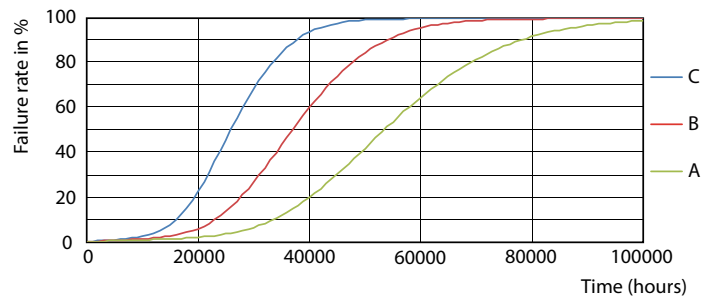

LEDtube Mains T5

Fotometriske data

LEDtube MAS 36W G5 5600lm

Levetid

LEDtube 50K-LED

LEDtube 50K FailureRate-LED

LEDtube MAS 36W 50K LumenVsTc

LEDtube 50K-LMP