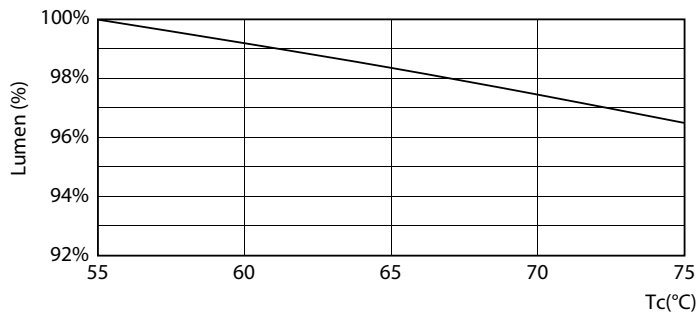

LEDtube Mains T5

Fotometriske data

LEDtube MAS 36W G5 5600lm

Levetid

LEDtube 50K-LED

LEDtube 50K FailureRate-LED

LEDtube MAS 36W 50K LumenVsTc

LEDtube 50K-LMP