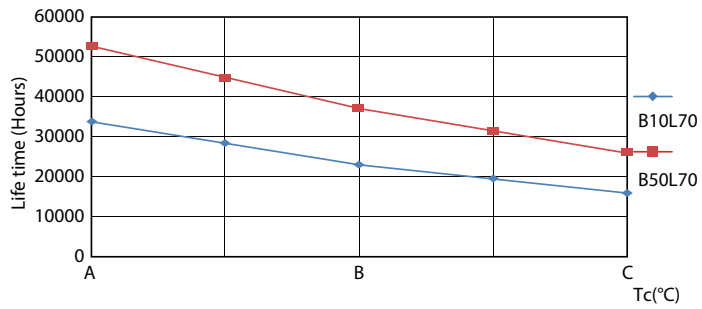

LEDtube Mains T5

Levetid

LEDtube 50K LifetimeVsTc-LED