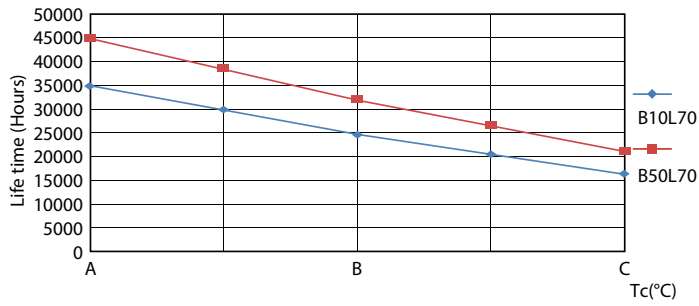

LEDtube 30K

LEDtube 30K FailureRate

LEDtube 30K LifetimeVsTc

LEDtube 30K

LEDtube S14 30K LumenVsTc

Other LEDtube