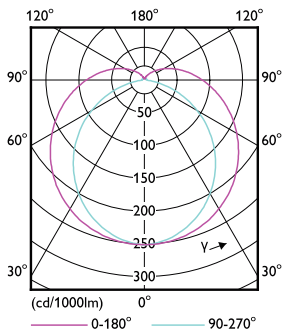

LEDtube 2,2W S14S 250lm