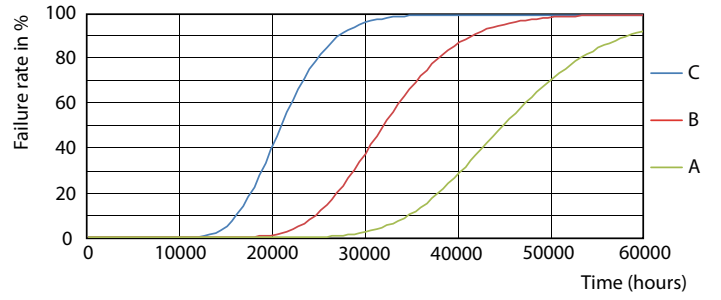

LEDtube 30K

LEDtube 30K FailureRate

LEDtube 30K LifetimeVsTc

LEDtube 30K

LEDtube S14 30K LumenVsTc

Other LEDtube