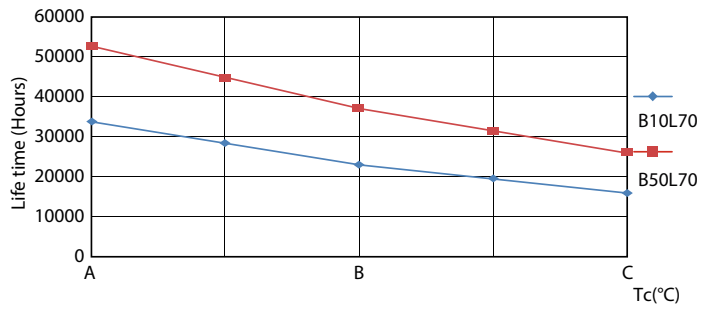

LEDtube Mains T5

Levetid

LEDtube 50K LifetimeVsTc-LED