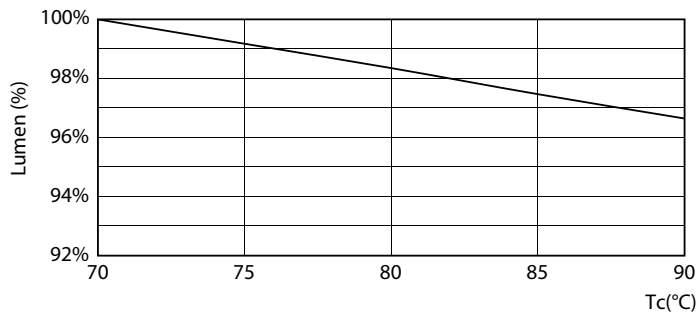

LEDtube Mains T5

Fotometriske data

LEDtube MAS 8W G5 1000lm

Levetid

LEDtube 50K-LED

LEDtube 50K FailureRate-LED

LEDtube 16,5W 50K LumenVsTc

LEDtube 50K-LMP