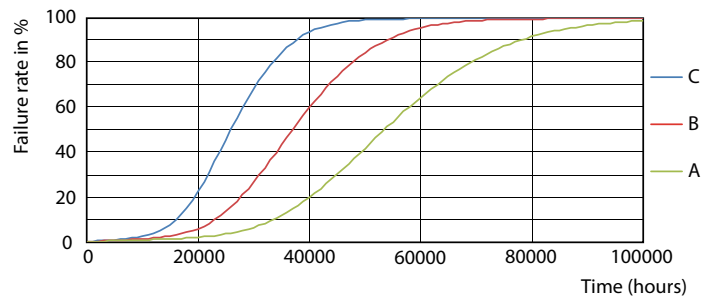

LEDtube Mains T5

Fotometriske data

LEDtube MAS 8W G5 1000lm

Levetid

LEDtube 50K-LED

LEDtube 50K FailureRate-LED

LEDtube 16,5W 50K LumenVsTc

LEDtube 50K-LMP