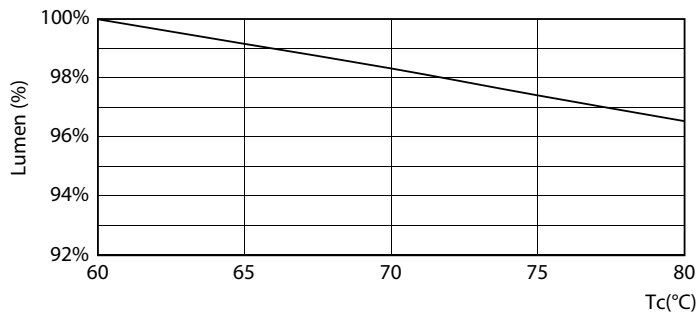

MASTER LEDtube Universal T8

Fotometriske data

© 2018 Philips Lighting B.V. Page 10

LEDtube 24W G13 3700lm 840

Levetid

LEDtube 50K MAS LumenVsTc

LEDtube 50K-LED

LEDtube 50K FailureRate-LED