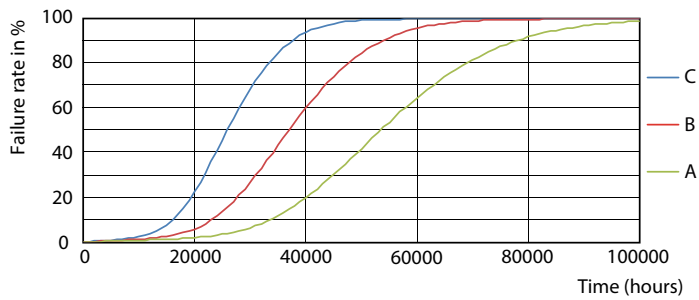

MASTER LEDtube Universal T8

Fotometriske data

© 2018 Philips Lighting B.V. Page 10

LEDtube 24W G13 3700lm 840

Levetid

LEDtube 50K MAS LumenVsTc

LEDtube 50K-LED

LEDtube 50K FailureRate-LED