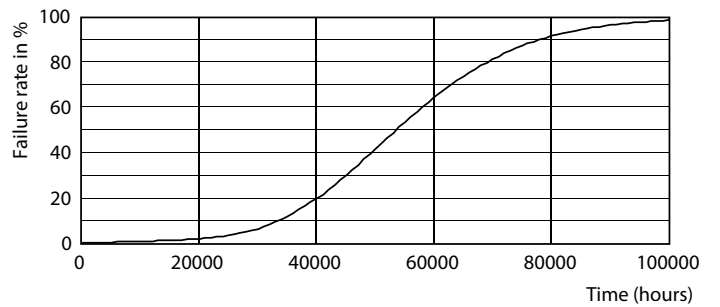

MASTER LEDtube Universal T8

Fotometriske data

© 2018 Philips Lighting B.V. Page 10

LEDtube 24W G13 3700lm 840

Levetid

LEDtube 50K MAS LumenVsTc

LEDtube 50K-LED

LEDtube 50K FailureRate-LED