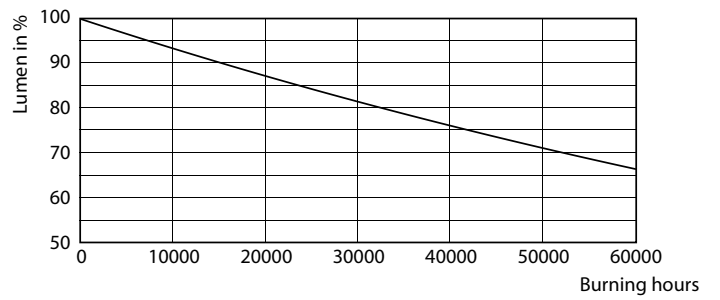

MASTER LEDtube Universal T8

Fotometriske data

© 2018 Philips Lighting B.V. Page 10

LEDtube 24W G13 3700lm 840

Levetid

LEDtube 50K MAS LumenVsTc

LEDtube 50K-LED

LEDtube 50K FailureRate-LED