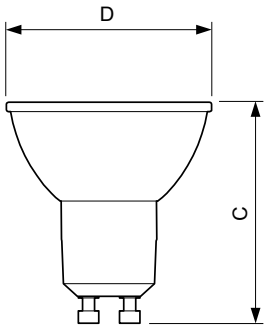

Målskisse

GU10 230V4W-35W 235lm 40D 2700K GU10 Dim

Product	D	C
MASTER LED ExpertColor 3.9-35W GU10 927 36D	50 mm	54 mm

Fotometriske data

MASTER LEDspot ExpertColor MV 35W GU10 927 36D

MASTER LEDspot ExpertColor MV 35W GU10 927 36D