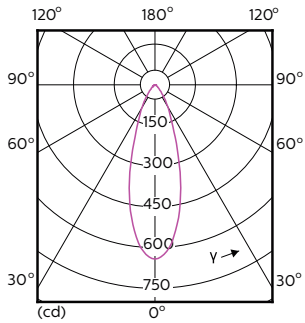

MASTER LEDspot ExpertColor MV

Fotometriske data

MASTER LEDspot ExpertColor MV 35W GU10 927 36D