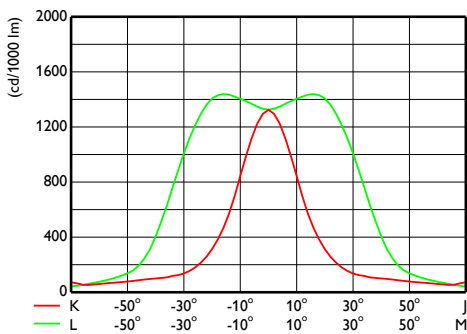

CoreLine Tempo large

Målskisse

CoreLine Tempo BVP110/120/125/130/140

Fotometriske data

OFCS1_BVP1301xLED160-4S740S

OFPC1_BVP1301xLED160-4S740S

OFCS1_BVP130T251xLED160-4S740S

OFPC1_BVP130T251xLED160-4S740S