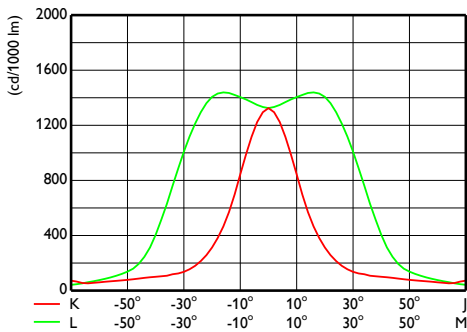

CoreLine Tempo large

Målskisse

CoreLine Tempo BVP110/120/125/130/140

Fotometriske data

OFCS1_BVP1301xLED160-4S740S

OFPC1_BVP1301xLED160-4S740S

OFCS1_BVP130T251xLED160-4S740S

OFPC1_BVP130T251xLED160-4S740S

CoreLine Tempo large