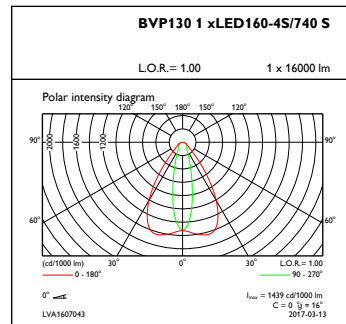

CoreLine Tempo large

Målskisse

CoreLine Tempo BVP110/120/125/130/140

Fotometriske data

OFCS1_BVP1301xLED160-4S740S

OFPC1_BVP1301xLED160-4S740S

OFCS1_BVP130T251xLED160-4S740S

OFPC1_BVP130T251xLED160-4S740S