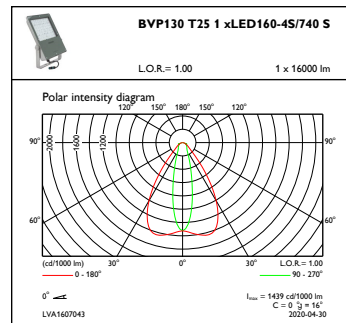

CoreLine Tempo large

Målskisse

CoreLine Tempo BVP110/120/125/130/140

Fotometriske data

OFCS1_BVP1301xLED160-4S740S

OFPC1_BVP1301xLED160-4S740S

OFCS1_BVP130T251xLED160-4S740S

OFPC1_BVP130T251xLED160-4S740S