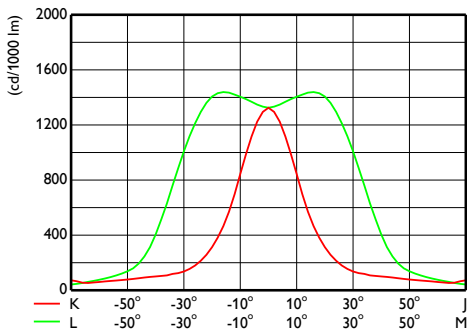

CoreLine Tempo large

Målskisse

CoreLine Tempo BVP110/120/125/130/140

Fotometriske data

OFCS1_BVP1301xLED260-4S740S

OFPC1_BVP1301xLED260-4S740S

OFCS1_BVP130T251xLED260-4S740S

OFPC1_BVP130T251xLED260-4S740S