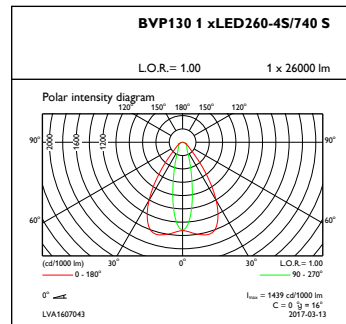

CoreLine Tempo large

Målskisse

CoreLine Tempo BVP110/120/125/130/140

Fotometriske data

OFCS1_BVP1301xLED260-4S740S

OFPC1_BVP1301xLED260-4S740S

OFCS1_BVP130T251xLED260-4S740S

OFPC1_BVP130T251xLED260-4S740S