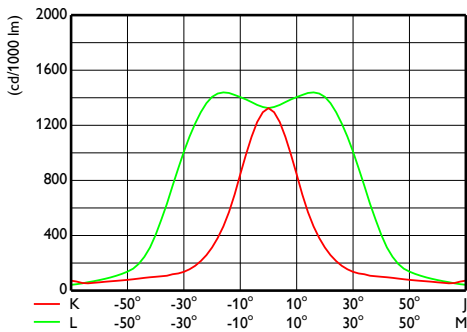

CoreLine Tempo large

Målskisse

CoreLine Tempo BVP110/120/125/130/140

Fotometriske data

OFCS1_BVP1301xLED260-4S740S

OFPC1_BVP1301xLED260-4S740S

OFCS1_BVP130T251xLED260-4S740S

OFPC1_BVP130T251xLED260-4S740S

CoreLine Tempo large