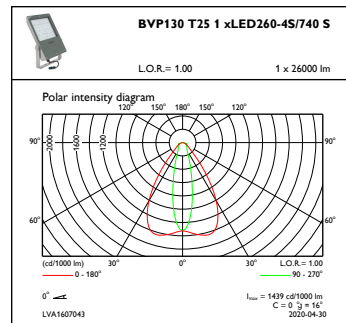

CoreLine Tempo large

Målskisse

CoreLine Tempo BVP110/120/125/130/140

Fotometriske data

OFCS1_BVP1301xLED260-4S740S

OFPC1_BVP1301xLED260-4S740S

OFCS1_BVP130T251xLED260-4S740S

OFPC1_BVP130T251xLED260-4S740S