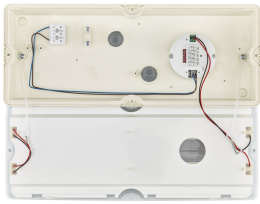

Ledinaire veggmontert

Produkt detaljer

Ledinaire Square Wall-mounted with Movement Detection Unit (MDU)