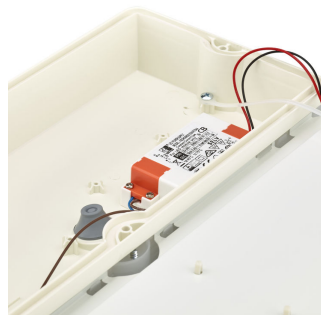

### Produkt detaljer

Ledinaire Square Wall-mounted  
standard version (PSU)

Ledinaire Square Wall-mounted  
standard version (PSU)

Ledinaire Square Wall-mounted  
standard version (PSU)

Ledinaire Square Wall-mounted  
with Movement Detection Unit  
(MDU)