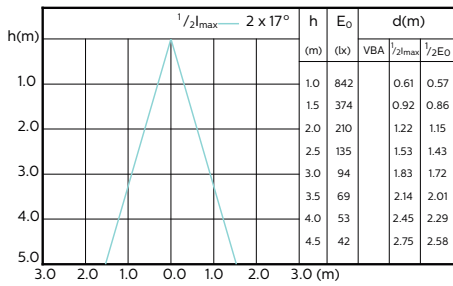

MASTER LEDspot ExpertColor MV

Beam Diagrams

MASTER LEDspot ExpertColor MV 50W GU10
927 25D

MASTER LEDspot ExpertColor MV 50W GU10
930 25D

MASTER LEDspot ExpertColor MV 50W GU10
940 25D

MASTER LEDspot ExpertColor MV 50W GU10
927 36D