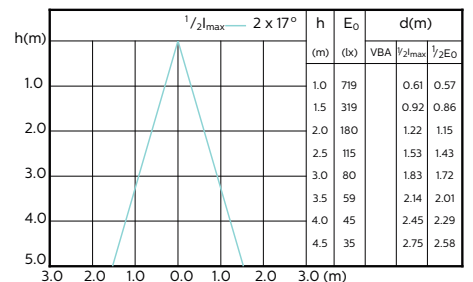

MASTER LEDspot ExpertColor MV 35W GU10
940 36D