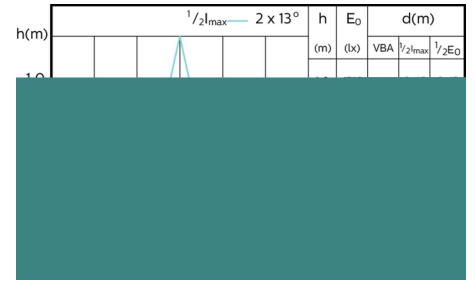

MASTER LEDspot ExpertColor MV

Beam Diagrams

MASTER LEDspot ExpertColor MV 50W GU10
927 25D

MASTER LEDspot ExpertColor MV 50W GU10
930 25D

MASTER LEDspot ExpertColor MV 50W GU10
940 25D

MASTER LEDspot ExpertColor MV 50W GU10
927 36D