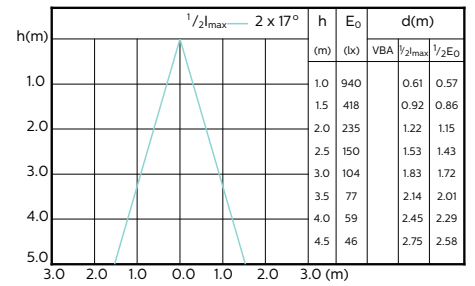

MASTER LEDspot ExpertColor MV 50W GU10
940 36D