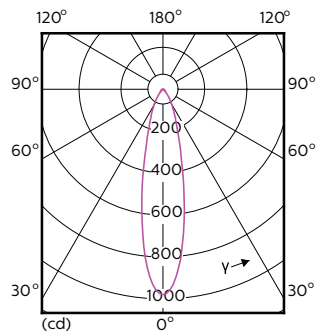

Order Code	Full Product Name	Spredningsvinkel (nom.)	Korrelert		Lysstrøm (nom.)
			Fargekode	fargetemperatur (nom.)	
70763000	MASTER LED ExpertColor 5.5-50W GU10 930 25D	25 °	930	3000 K	375 lm
70765400	MASTER LED ExpertColor 5.5-50W GU10 940 25D	25 °	940	4000 K	400 lm
70767800	MASTER LED ExpertColor 5.5-50W GU10 927 36D	36 °	927	2700 K	355 lm
70769200	MASTER LED ExpertColor 5.5-50W GU10 930 36D	36 °	930	3000 K	375 lm
70771500	MASTER LED ExpertColor 5.5-50W GU10 940 36D	36 °	940	4000 K	400 lm

Teknisk belysning (2/2)

Order Code	Full Product Name	Lysintensitet (nom.)
70749400	MASTER LED ExpertColor 3.9-35W GU10 927 25D	700 cd
70751700	MASTER LED ExpertColor 3.9-35W GU10 930 25D	750 cd
70753100	MASTER LED ExpertColor 3.9-35W GU10 940 25D	800 cd
70755500	MASTER LED ExpertColor 3.9-35W GU10 927 36D	540 cd
70757900	MASTER LED ExpertColor 3.9-35W GU10 930 36D	560 cd
70759300	MASTER LED ExpertColor 3.9-35W GU10 940 36D	600 cd
70761600	MASTER LED ExpertColor 5.5-50W GU10 927 25D	1000 cd
70763000	MASTER LED ExpertColor 5.5-50W GU10 930 25D	1000 cd
70765400	MASTER LED ExpertColor 5.5-50W GU10 940 25D	1050 cd
70767800	MASTER LED ExpertColor 5.5-50W GU10 927 36D	800 cd
70769200	MASTER LED ExpertColor 5.5-50W GU10 930 36D	800 cd
70771500	MASTER LED ExpertColor 5.5-50W GU10 940 36D	800 cd