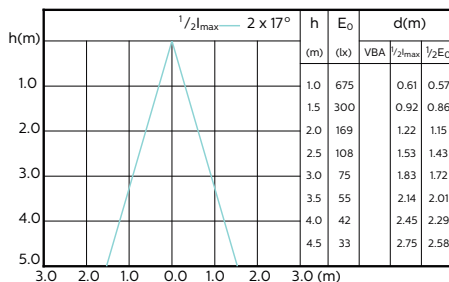

MASTER LEDspot ExpertColor MV 35W GU10
930 36D