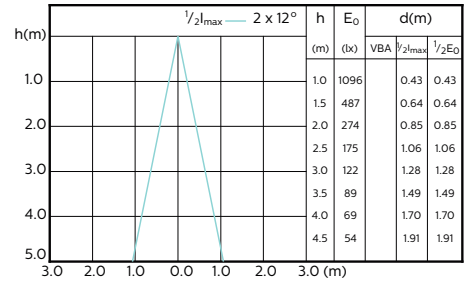

MASTER LEDspot ExpertColor MV 35W GU10
940 25D