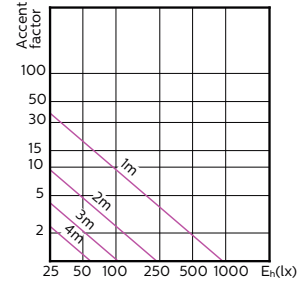

MASTER LEDspot ExpertColor MV

Accent Diagrams

MASTER LEDspot ExpertColor MV 50W GU10
927 36D

MASTER LEDspot ExpertColor MV 50W GU10
930 36D

MASTER LEDspot ExpertColor MV 50W GU10
940 36D

Beam Diagrams

MASTER LEDspot ExpertColor MV 35W GU10
927 25D