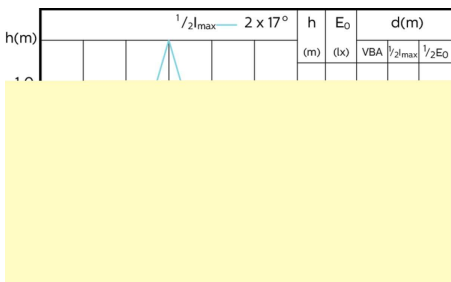

MASTER LEDspot ExpertColor MV 35W GU10
927 36D