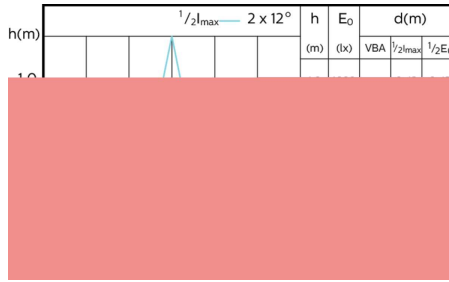

MASTER LEDspot ExpertColor MV

Accent Diagrams

MASTER LEDspot ExpertColor MV 50W GU10
927 36D

MASTER LEDspot ExpertColor MV 50W GU10
930 36D

MASTER LEDspot ExpertColor MV 50W GU10
940 36D

Beam Diagrams

MASTER LEDspot ExpertColor MV 35W GU10
927 25D