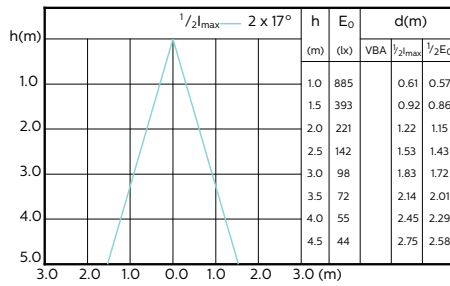

MASTER LEDspot ExpertColor MV

Beam Diagrams

MASTER LEDspot ExpertColor MV 50W GU10
927 25D

MASTER LEDspot ExpertColor MV 50W GU10
930 25D

MASTER LEDspot ExpertColor MV 50W GU10
940 25D

MASTER LEDspot ExpertColor MV 50W GU10
927 36D