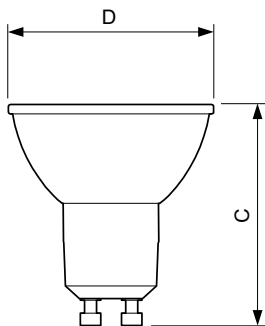

Versions

GU10 PAR 2 palce

Målskisse

Product	D	C
MASTER LED ExpertColor 3.9-35W GU10 940 36D	50 mm	54 mm
MASTER LED ExpertColor 3.9-35W GU10 927 25D	50 mm	54 mm
MASTER LED ExpertColor 3.9-35W GU10 930 25D	50 mm	54 mm
MASTER LED ExpertColor 3.9-35W GU10 940 25D	50 mm	54 mm
MASTER LED ExpertColor 3.9-35W GU10 927 36D	50 mm	54 mm
MASTER LED ExpertColor 3.9-35W GU10 930 36D	50 mm	54 mm
MASTER LED ExpertColor 5.5-50W GU10 927 25D	50 mm	54 mm
MASTER LED ExpertColor 5.5-50W GU10 930 25D	50 mm	54 mm
MASTER LED ExpertColor 5.5-50W GU10 927 36D	50 mm	54 mm
MASTER LED ExpertColor 5.5-50W GU10 940 25D	50 mm	54 mm
MASTER LED ExpertColor 5.5-50W GU10 930 36D	50 mm	54 mm
MASTER LED ExpertColor 5.5-50W GU10 940 36D	50 mm	54 mm