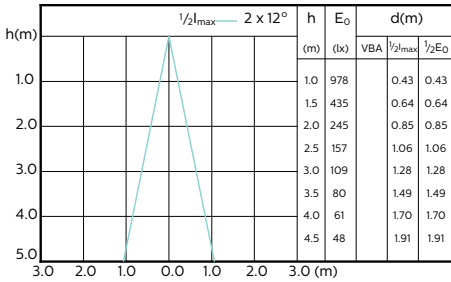

MASTER LEDspot ExpertColor MV

Accent Diagrams

MASTER LEDspot ExpertColor MV 50W GU10
927 36D

MASTER LEDspot ExpertColor MV 50W GU10
930 36D

MASTER LEDspot ExpertColor MV 50W GU10
940 36D

Beam Diagrams

MASTER LEDspot ExpertColor MV 35W GU10
927 25D