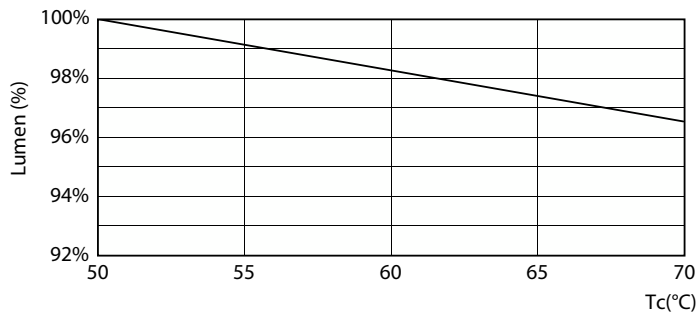

## Fotometriske data

General uniform lighting

## Levetid

Life Expectancy Diagram

LumenVsTc

FailureRate

LifetimeVsTc