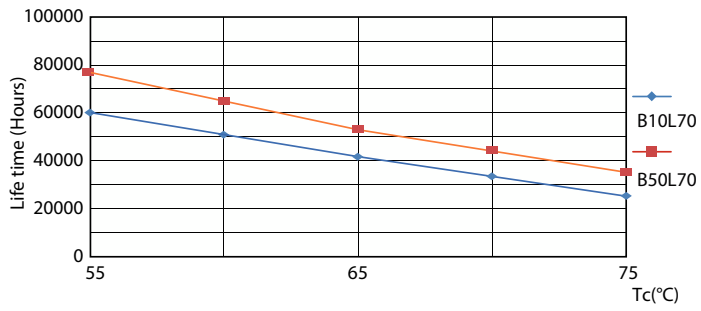

MASTER LEDtube InstantFit HF

Levetid

LifetimeVsTc