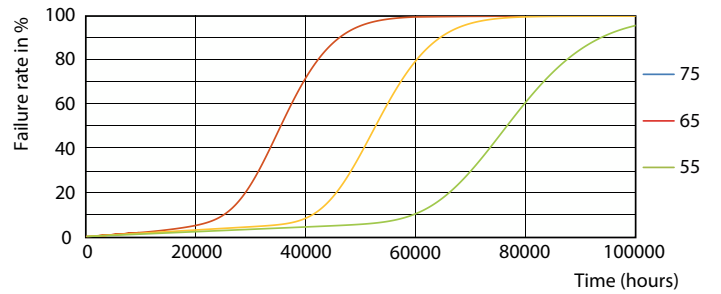

MASTER LEDtube InstantFit HF

Fotometriske data

Light Distribution Diagram

Levetid

Lumen Maintenance Diagram

FailureRate

LumenVsTc

Life Expectancy Diagram