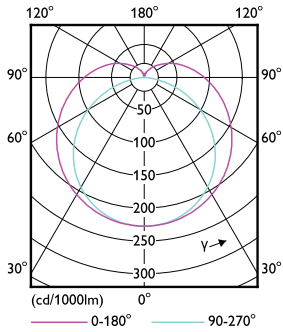

## Fotometriske data

General uniform lighting

Spectral Power Distribution Colour

## Fotometriske data

Light Distribution Diagram