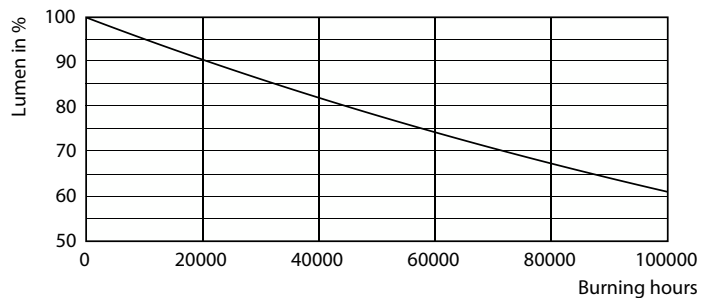

MASTER LEDtube T8 Ultra Efficient

Levetid

Lumen Maintenance Diagram