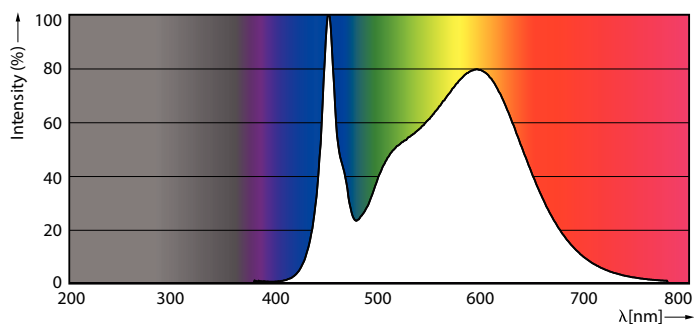

## Fotometriske data

General uniform lighting

Spectral Power Distribution Colour