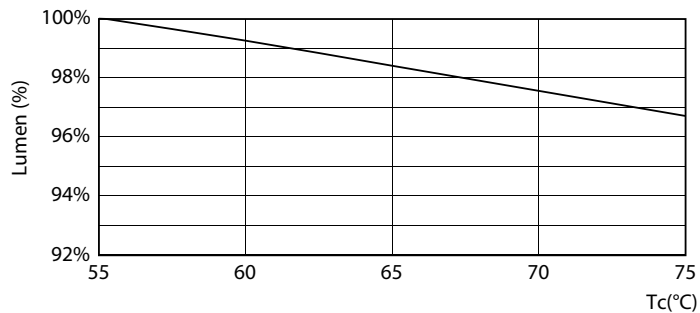

MASTER LEDtube T8 Ultra Efficient

Levetid

LumenVsTc