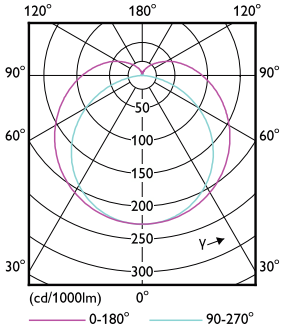

Målskisse

MAS LEDtube 1200mm UE 13.5W 865 T8

Product	D1	D2	A1	A2	A3
MAS LEDtube 1200mm UE 13.5W 865 T8	25,8 mm	28 mm	1198,2 mm	1205,3 mm	1212,4 mm

Fotometriske data

General uniform lighting

Spectral Power Distribution Colour

MASTER LEDtube T8 Ultra Efficient

Fotometriske data

Light Distribution Diagram

Levetid

LEDtube MAS 13,5W 70K FailureRate-LED

Life Expectancy Diagram

LEDtube MAS 13,5W 70K LifetimeVsTc-LED

Lumen Maintenance Diagram