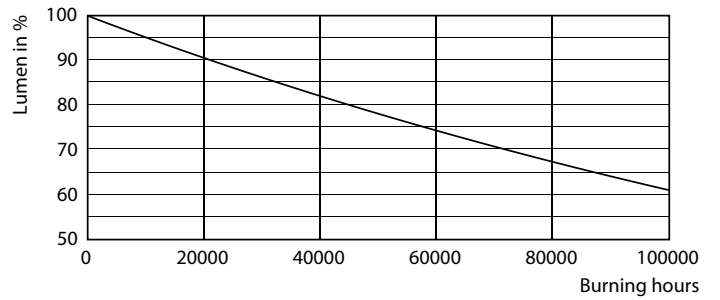

MASTER LEDtube T8 Ultra Efficient

Fotometriske data

Light Distribution Diagram

Levetid

LEDtube MAS 13,5W 70K FailureRate-LED

Life Expectancy Diagram

LEDtube MAS 13,5W 70K LifetimeVsTc-LED

Lumen Maintenance Diagram