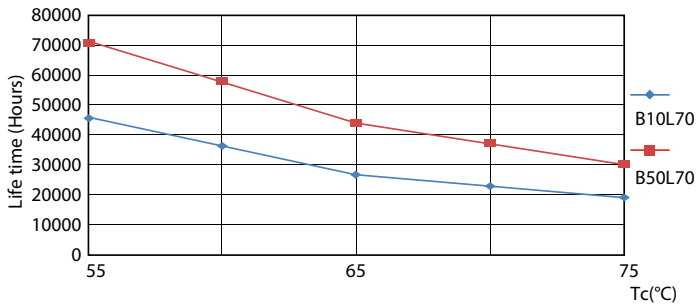

MASTER LEDtube T8 Ultra Efficient

Fotometriske data

Light Distribution Diagram

Levetid

LEDtube MAS 13,5W 70K FailureRate-LED

Life Expectancy Diagram

LEDtube MAS 13,5W 70K LifetimeVsTc-LED

Lumen Maintenance Diagram