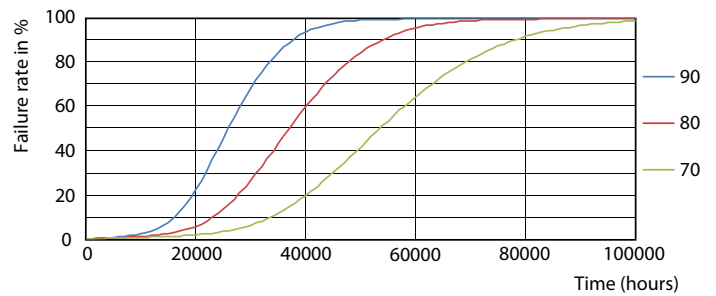

MASTER LEDtube, nettspenning T5

Fotometriske data

LEDtube MAS G3 16,5W G13 2300lm 830-POC

Levetid

Life Expectancy Diagram

LEDtube MAS 1 26W 50K LifetimeVsTc-LED

LEDtube MAS G3 8W 50K LumenVsTc-LMP

LEDtube MAS 1 26W 50K FailureRate-LED