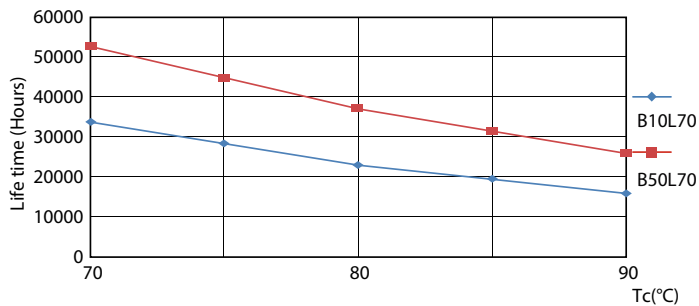

MASTER LEDtube, nettspenning T5

Fotometriske data

LEDtube MAS G3 16,5W G13 2300lm 830-POC

Levetid

Life Expectancy Diagram

LEDtube MAS 1 26W 50K LifetimeVsTc-LED

LEDtube MAS G3 8W 50K LumenVsTc-LMP

LEDtube MAS 1 26W 50K FailureRate-LED