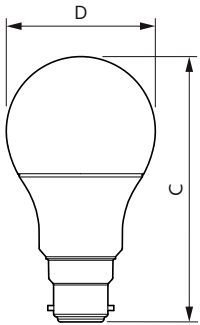

## Målskisse

CorePro LEDbulb ND 5-40W A60 B22 930

Product	D	C
CorePro LEDbulb ND 5-40W A60 B22 930	60 mm	110 mm