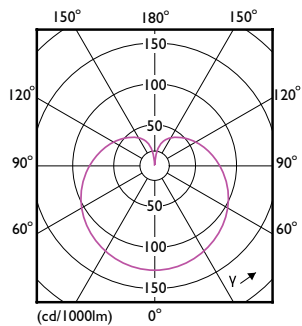

LEDbulb CorePro A60 5W E27 930 FR-LDD