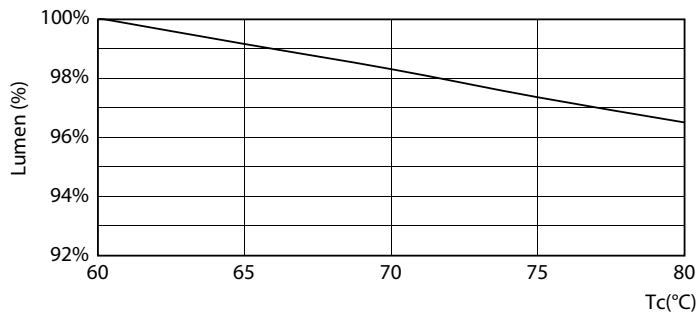

MASTER Value LEDtube T8

Fotometriska data

Light Distribution Diagram

Levetid

FailureRate

LumenVsTc

LifetimeVsTc

Lumen Maintenance Diagram