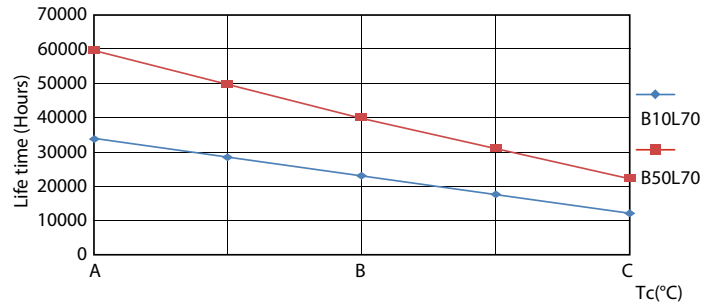

MASTER Value LEDtube T8

Fotometriska data

Light Distribution Diagram

Levetid

FailureRate

LumenVsTc

LifetimeVsTc

Lumen Maintenance Diagram