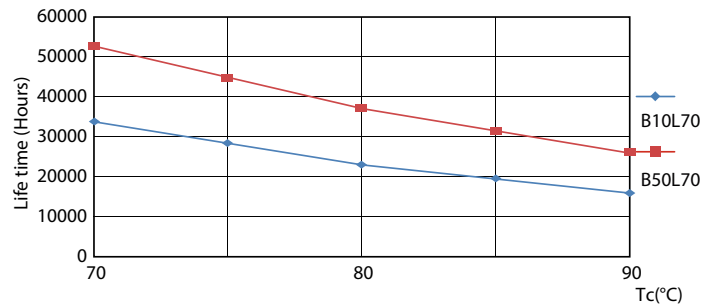

MASTER LEDtube, nettspenning T5

Fotometriske data

LEDtube MAS 16,5W G5 2300lm 830

Levetid

LEDtube 50K-LED

LEDtube MAS 1 26W 50K LifetimeVsTc-LED

LEDtube MAS 1 26W 50K FailureRate-LED

LEDtube MAS G3 20W 50K LumenVsTc-LMP