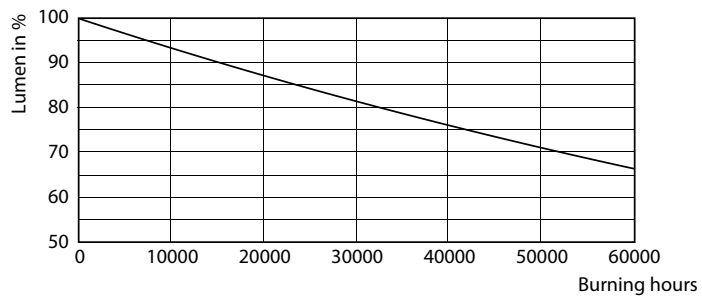

MASTER LEDtube, nettspenning T5

Levetid

LEDtube 50K-LMP