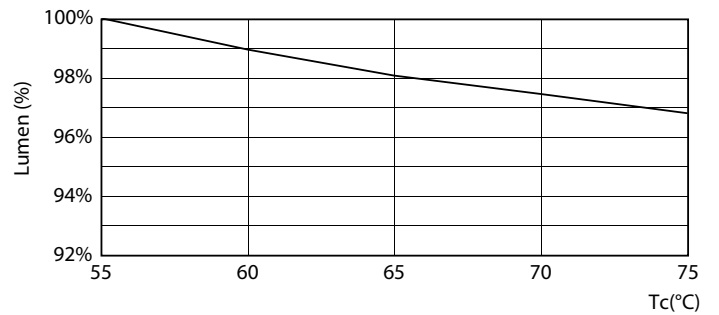

MASTER LEDtube, nettspenning T5

Fotometriske data

LEDtube MAS 16,5W G5 2300lm 830

Levetid

LEDtube 50K-LED

LEDtube MAS 1 26W 50K LifetimeVsTc-LED

LEDtube MAS 1 26W 50K FailureRate-LED

LEDtube MAS G3 20W 50K LumenVsTc-LMP