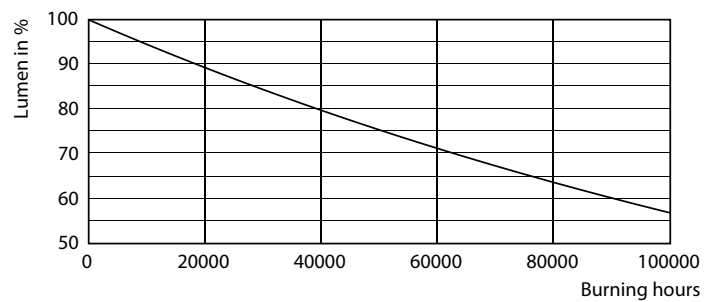

Lumen Maintenance Diagram - MAS LEDtube HF 600mm HE 8W 865 T5