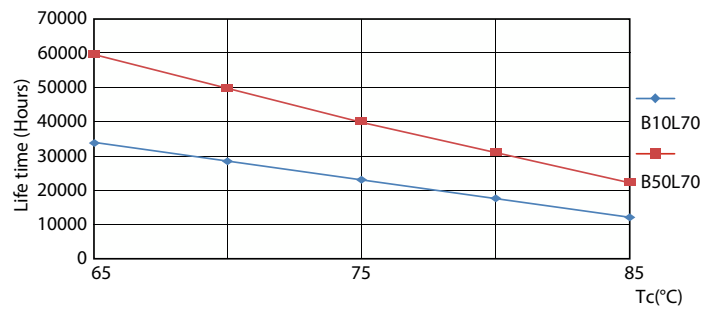

Fotometriske data

Light Distribution Diagram - MAS LEDtube HF 600mm HE 8W 865 T5

Levetid

Lumen Maintenance Diagram - MAS LEDtube HF 600mm HE 8W 865 T5

Life Expectancy Diagram - MAS LEDtube HF 600mm HE 8W 865 T5