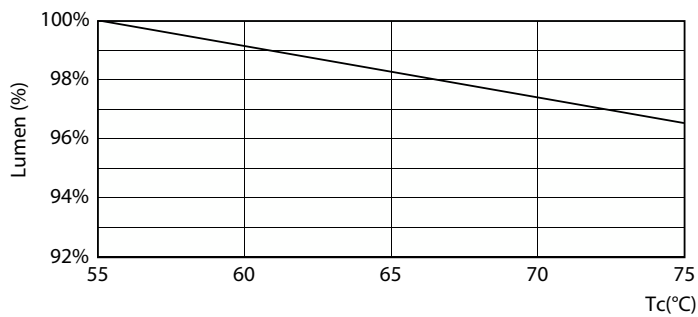

Levetid

Lumen Maintenance Diagram - MAS LEDtube HF 600mm HE 8W 865 T5