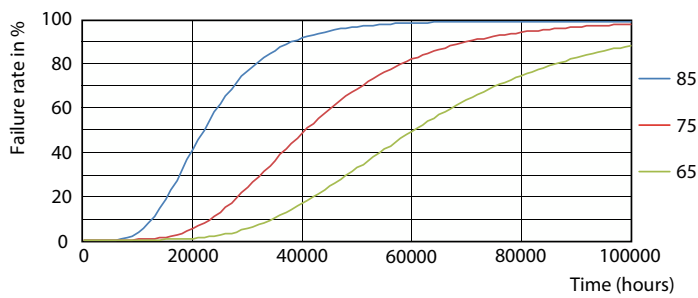

Fotometriske data

Light Distribution Diagram - MAS LEDtube HF 600mm HE 8W 865 T5

Levetid

Lumen Maintenance Diagram - MAS LEDtube HF 600mm HE 8W 865 T5

Life Expectancy Diagram - MAS LEDtube HF 600mm HE 8W 865 T5