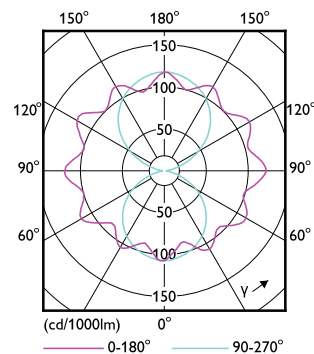

Teknisk belysning

Order Code	Full Product Name	Korrelert fargetemperatur (nom)
31625600	TForce Core LED road 17W 730 E27 MV	3000 K
31627000	TForce Core LED road 17W 740 E27 MV	4000 K
31629400	TForce Core LED road 26W 730 E27 MV	3000 K

Order Code	Full Product Name	Korrelert fargetemperatur (nom)
31631700	TForce Core LED road 26W 740 E27 MV	4000 K
31633100	TForce Core LED road 40W 730 E40 MV	3000 K
31635500	TForce Core LED road 40W 740 E40 MV	4000 K

Temperatur

Order Code	Full Product Name	Maksimal temperatur for innfatningen (nom.)
31625600	TForce Core LED road 17W 730 E27 MV	29,7 °C
31627000	TForce Core LED road 17W 740 E27 MV	29,7 °C
31629400	TForce Core LED road 26W 730 E27 MV	38,7 °C

Order Code	Full Product Name	Maksimal temperatur for innfatningen (nom.)
31631700	TForce Core LED road 26W 740 E27 MV	38,7 °C
31633100	TForce Core LED road 40W 730 E40 MV	26 °C
31635500	TForce Core LED road 40W 740 E40 MV	26 °C

Godkjenning og bruk

Order Code	Full Product Name	Energiforbruk kWh/1000 t
31625600	TForce Core LED road 17W 730 E27 MV	17 kWh
31627000	TForce Core LED road 17W 740 E27 MV	17 kWh
31629400	TForce Core LED road 26W 730 E27 MV	26 kWh
31631700	TForce Core LED road 26W 740 E27 MV	26 kWh
31633100	TForce Core LED road 40W 730 E40 MV	40 kWh
31635500	TForce Core LED road 40W 740 E40 MV	40 kWh