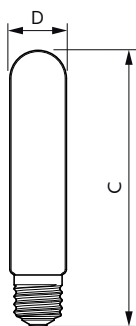

Søknad

- Offentlig vei – gater, offentlige områder
- Offentlige områder i byer – gater, parker, torg

Trueforce Core LED SON-T

Versions

LEDTForce Core road Tshape E40

Målskisse

Product	D	C
TForce Core LED road 40W 730 E40 MV	46 mm	225 mm
TForce Core LED road 40W 740 E40 MV	46 mm	225 mm

Product	D	C
TForce Core LED road 26W 730 E27 MV	38 mm	210 mm
TForce Core LED road 26W 740 E27 MV	38 mm	210 mm

Product	D	C
TForce Core LED road 17W 730 E27 MV	38 mm	170 mm
TForce Core LED road 17W 740 E27 MV	38 mm	170 mm