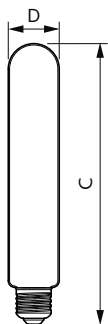

Søknad

- Offentlig vei – gater, offentlige områder
- Offentlige områder i byer – gater, parker, torg

Trueforce Core LED SON-T

Versions

LEDTForce Core road Tshape E40

Målskisse

Product	D	C
TForce Core LED road 40W 730 E40 MV	46 mm	225 mm
TForce Core LED road 40W 740 E40 MV	46 mm	225 mm

Product	D	C
TForce Core LED road 26W 730 E27 MV	38 mm	210 mm
TForce Core LED road 26W 740 E27 MV	38 mm	210 mm

Product	D	C
TForce Core LED road 17W 730 E27 MV	38 mm	170 mm
TForce Core LED road 17W 740 E27 MV	38 mm	170 mm