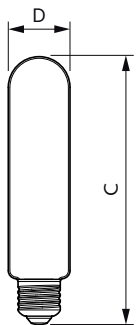

Målskisse

Product	D	C
TForce Core LED road 40W 730 E40 MV	46 mm	225 mm
TForce Core LED road 40W 740 E40 MV	46 mm	225 mm

Product	D	C
TForce Core LED road 26W 730 E27 MV	38 mm	210 mm
TForce Core LED road 26W 740 E27 MV	38 mm	210 mm

Product	D	C
TForce Core LED road 17W 730 E27 MV	38 mm	170 mm
TForce Core LED road 17W 740 E27 MV	38 mm	170 mm