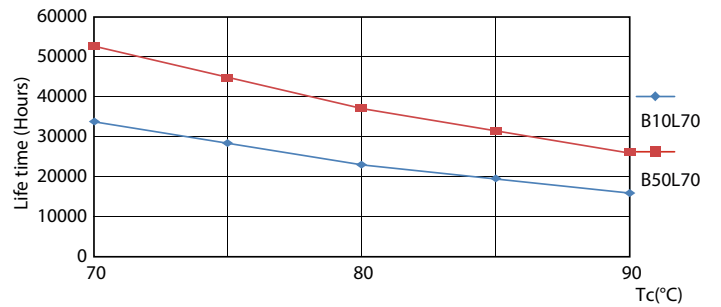

MASTER LEDtube, nettspenning T5

Fotometriske data

LEDtube MAS 16,5W G5 2300lm 830

Levetid

LEDtube 50K-LED

LEDtube MAS 1 26W 50K LifetimeVsTc-LED

LEDtube MAS 1 26W 50K FailureRate-LED

LEDtube MAS G3 20W 50K LumenVsTc-LMP