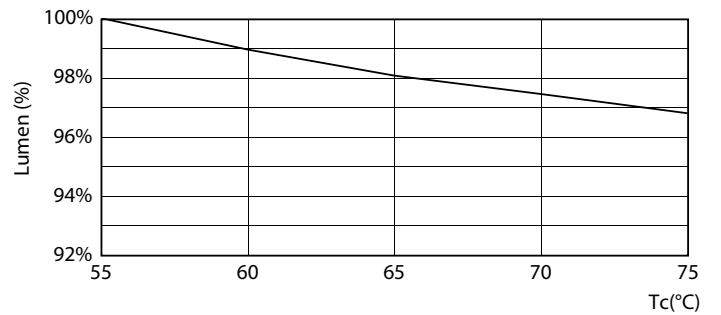

MASTER LEDtube, nettspenning T5

Fotometriske data

LEDtube MAS 16,5W G5 2300lm 830

Levetid

LEDtube 50K-LED

LEDtube MAS 1 26W 50K LifetimeVsTc-LED

LEDtube MAS 1 26W 50K FailureRate-LED

LEDtube MAS G3 20W 50K LumenVsTc-LMP