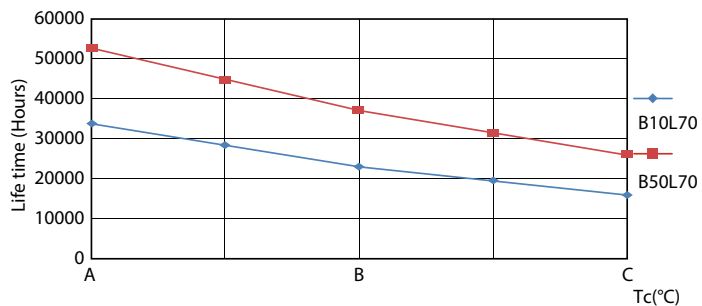

MASTER LEDtube, nettspenning T5

Levetid

LEDtube 50K LifetimeVsTc-LED