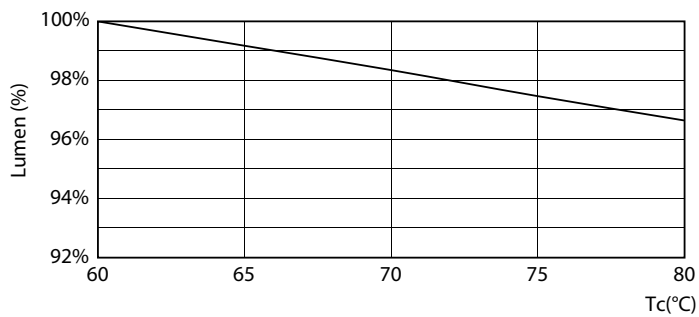

MASTER LEDtube, nettspenning T5

Fotometriske data

© 2021 Philips Lighting B.V. Page 10

LEDtube MAS 8W G5 1000lm 830

Levetid

LEDtube 50K-LED

LEDtube 50K FailureRate-LED

LEDtube 8W 50K LumenVsTc