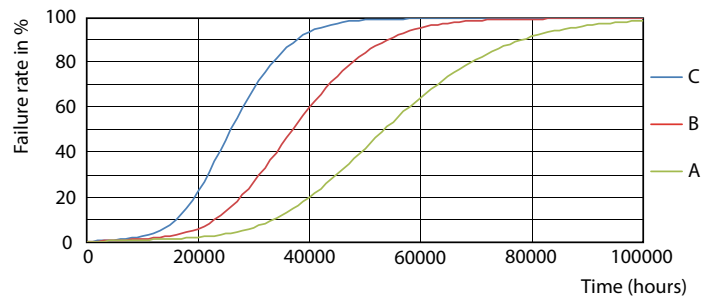

MASTER LEDtube, nettspenning T5

Fotometriske data

© 2021 Philips Lighting B.V. Page 10

LEDtube MAS 8W G5 1000lm 830

Levetid

LEDtube 50K-LED

LEDtube 50K FailureRate-LED

LEDtube 8W 50K LumenVsTc