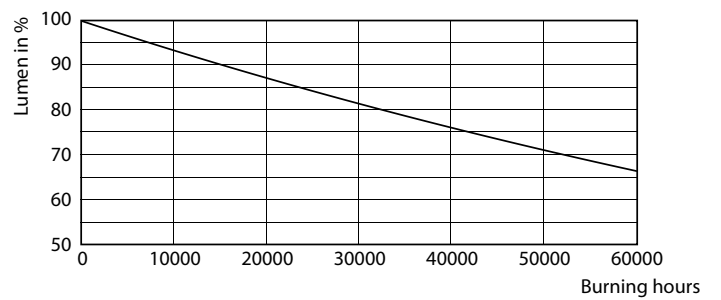

MASTER LEDtube, nettspenning T5

Fotometriske data

© 2021 Philips Lighting B.V. Page 10

LEDtube MAS 8W G5 1000lm 830

Levetid

LEDtube 50K-LED

LEDtube 50K FailureRate-LED

LEDtube 8W 50K LumenVsTc