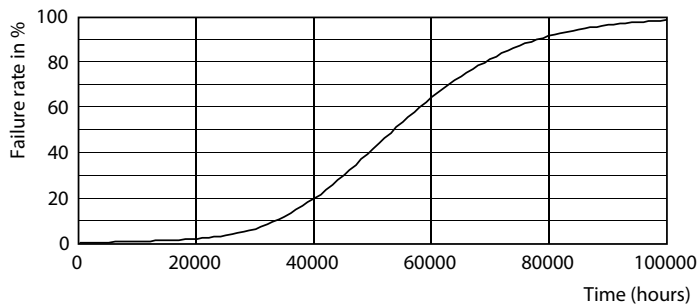

MASTER LEDtube, nettspenning T5

Fotometriske data

© 2021 Philips Lighting B.V. Page 10

LEDtube MAS 8W G5 1000lm 830

Levetid

LEDtube 50K-LED

LEDtube 50K FailureRate-LED

LEDtube 8W 50K LumenVsTc