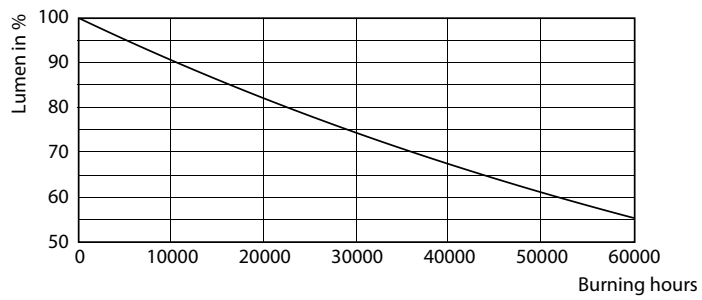

CorePro LED tube Universal T8

Levetid

LEDtube 30K