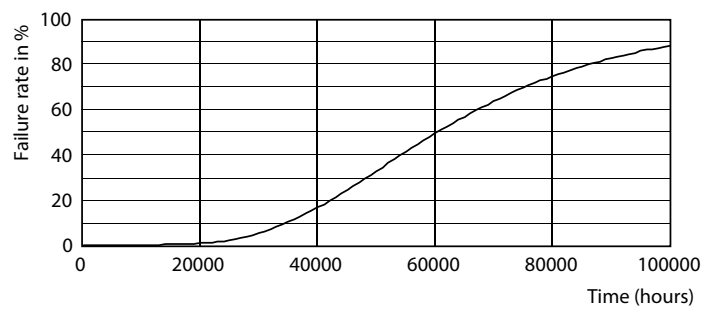

MASTER LEDtube InstantFit HF T5

Fotometriske data

Levetid

Life Expectancy Diagram - MAS LEDtube HF 1200mm HO 26W 865 T5 OE

Life Expectancy Diagram - MAS LEDtube HF 1200mm HO 26W 865 T5 OE

Lumen Maintenance Diagram - MAS LEDtube HF 1200mm HO 26W 865 T5 OE