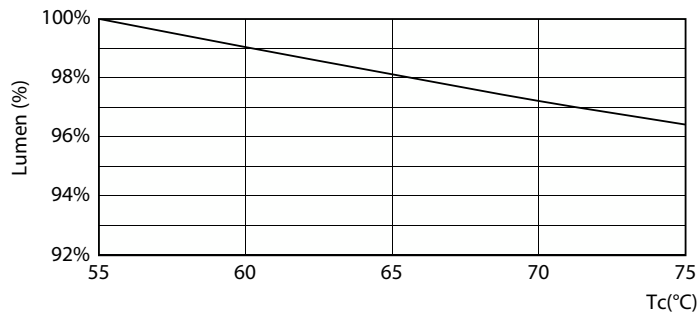

MASTER LEDtube InstantFit HF T5

Levetid

Lumen Maintenance Diagram - MAS LEDtube HF 1200mm HO 26W 865 T5

OE