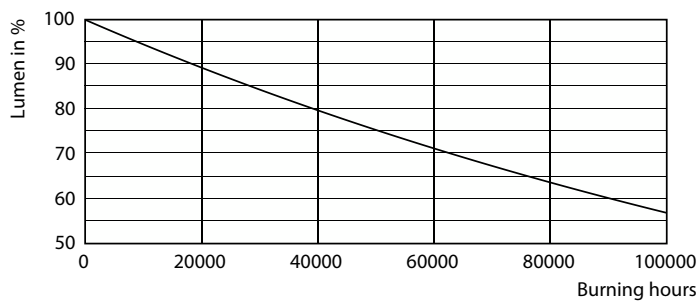

MASTER LEDtube InstantFit HF T5

Fotometriske data

Levetid

Life Expectancy Diagram - MAS LEDtube HF 1200mm HO 26W 865 T5 OE

Life Expectancy Diagram - MAS LEDtube HF 1200mm HO 26W 865 T5 OE

Lumen Maintenance Diagram - MAS LEDtube HF 1200mm HO 26W 865 T5 OE