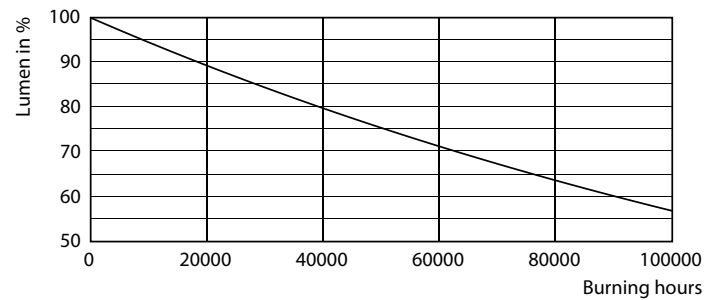

## Levetid

LEDtube MAS SLR 20,5W 60K LumenVsTc-LMP

LEDtube MAS SLR 20,5W 60K FailureRate-LED

LEDtube MAS SLR 20,5W 60K LifetimeVsTc-LED

LEDtube\_60K