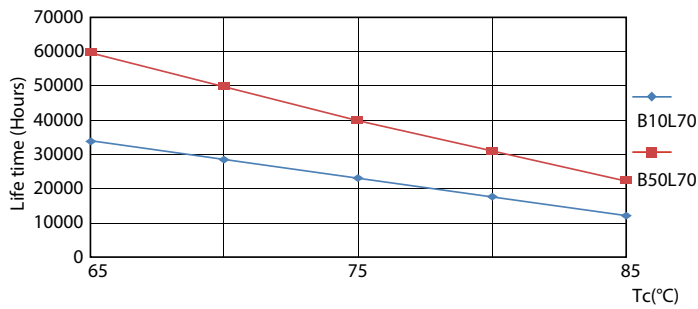

LEDtube MAS SLR 20,5W 60K LifetimeVsTc-LED