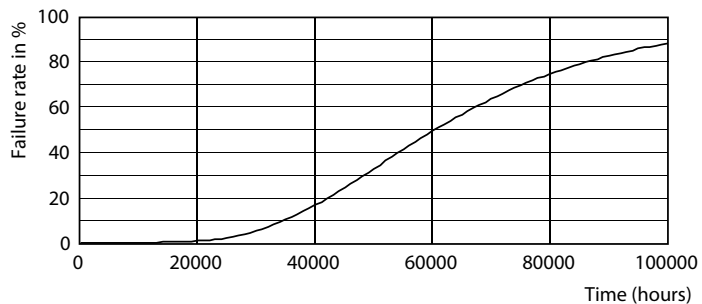

Master Value LEDtube T8

Levetid

LEDtube_60K