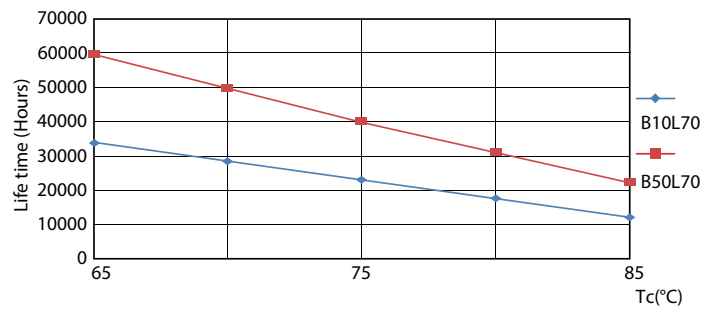

LEDtube MAS SLR 8W 60K LifetimeVsTc-LED