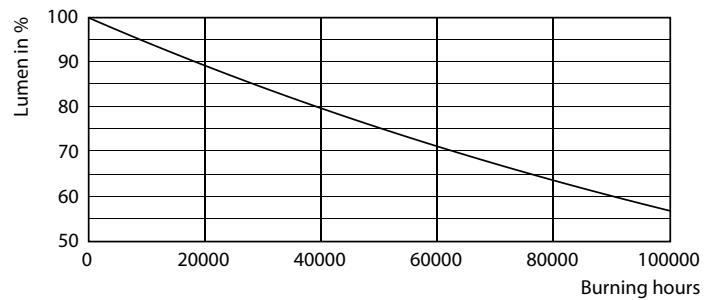

Lumen Maintenance Diagram - MAS LEDtube VLE 600mm HO 8W 865 T8