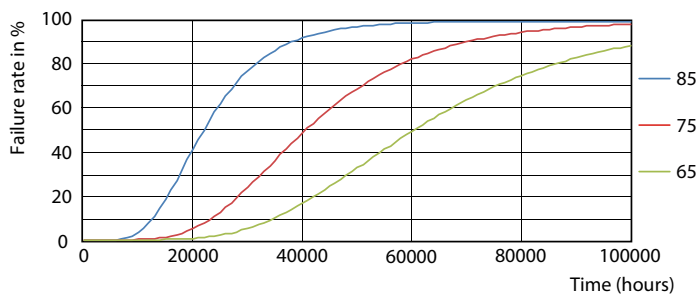

LEDtube MAS SLR 8W 60K FailureRate-LED