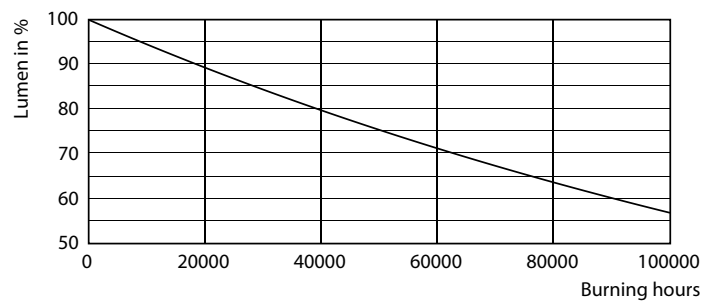

## Levetid

LEDtube MAS SLR 8W 60K LumenVsTc-LMP

LEDtube MAS SLR 8W 60K LifetimeVsTc-LED

LEDtube MAS SLR 8W 60K FailureRate-LED

LEDtube\_60K