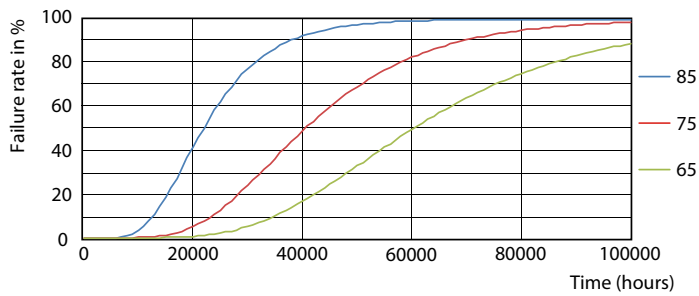

LEDtube MAS SLR 8W 60K FailureRate-LED