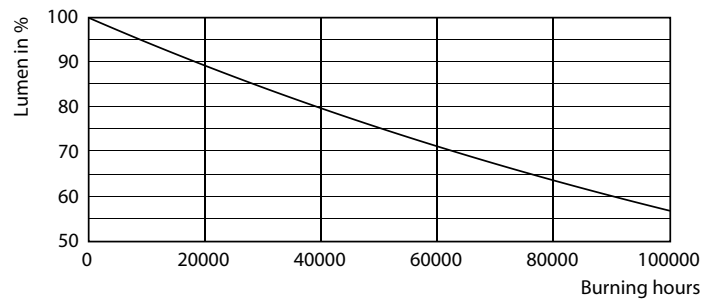

## Levetid

LEDtube MAS SLR 8W 60K LumenVsTc-LMP

LEDtube MAS SLR 8W 60K LifetimeVsTc-LED

LEDtube MAS SLR 8W 60K FailureRate-LED

LEDtube\_60K