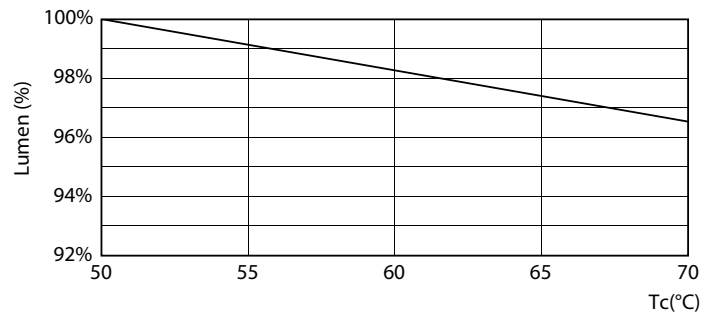

LEDtube MAS HO 12.5W G13 830 16D ND

MASTER LEDtube EM/Mains

Fotometriske data

LEDtube MAS HO 12.5W G13 830 16D ND

Levetid

LEDtube MAS SLR 12,5W 70K FailureRate-LED-LED

LEDtube_70K-LED

LEDtube MAS SLR 12,5W 70K LifetimeVsTc-LED-LED