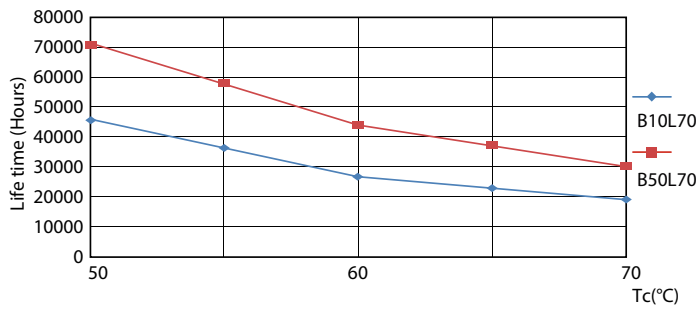

LEDtube MAS HO 12.5W G13 830 16D ND

MASTER LEDtube EM/Mains

Fotometriske data

LEDtube MAS HO 12.5W G13 830 16D ND

Levetid

LEDtube MAS SLR 12,5W 70K FailureRate-LED-LED

LEDtube_70K-LED

LEDtube MAS SLR 12,5W 70K LifetimeVsTc-LED-LED