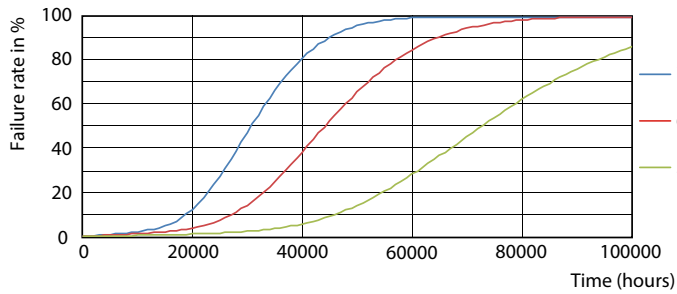

LEDtube MAS HO 12.5W G13 830 16D ND

MASTER LEDtube EM/Mains

Fotometriske data

LEDtube MAS HO 12.5W G13 830 16D ND

Levetid

LEDtube MAS SLR 12,5W 70K FailureRate-LED-LED

LEDtube_70K-LED

LEDtube MAS SLR 12,5W 70K LifetimeVsTc-LED-LED