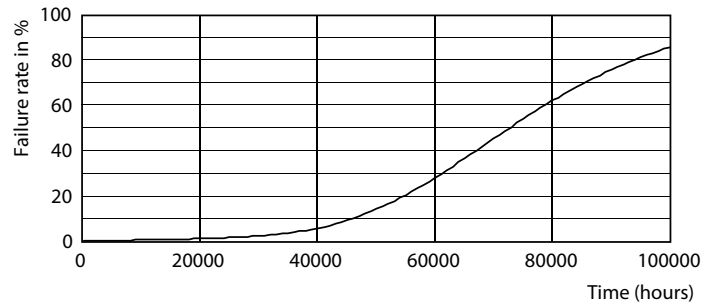

LEDtube MAS HO 12.5W G13 830 16D ND

MASTER LEDtube EM/Mains

Fotometriske data

LEDtube MAS HO 12.5W G13 830 16D ND

Levetid

LEDtube MAS SLR 12,5W 70K FailureRate-LED-LED

LEDtube_70K-LED

LEDtube MAS SLR 12,5W 70K LifetimeVsTc-LED-LED