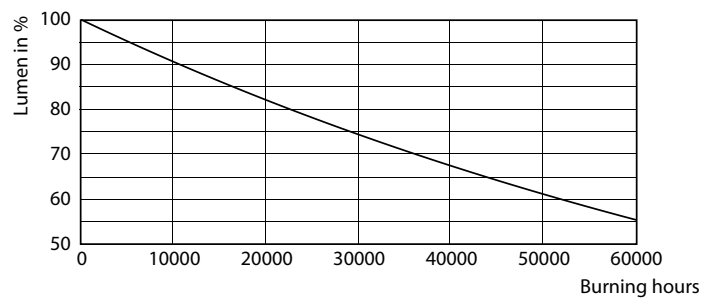

CorePro LED tube Universal T8

Levetid

18W G13