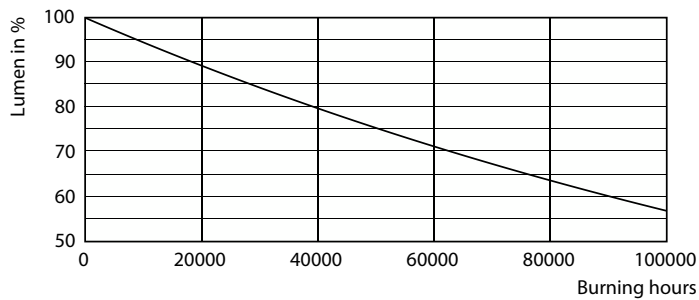

MASTER LEDtube InstantFit HF T5

Fotometriske data

Light Distribution Diagram - MAS LEDtube HF 1200mm HE 16.5W 865 T5

Levetid

Life Expectancy Diagram - MAS LEDtube HF 1200mm HE 16.5W 865 T5

Life Expectancy Diagram - MAS LEDtube HF 1200mm HE 16.5W 865 T5