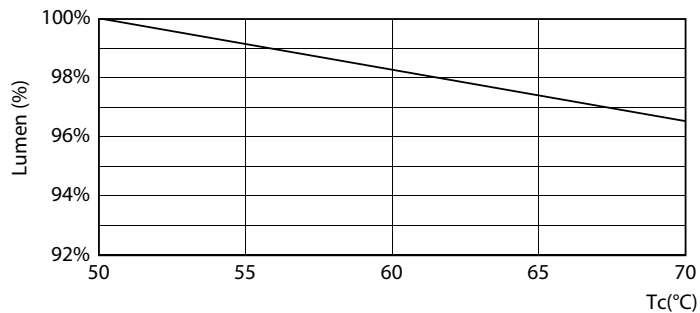

MASTER LEDtube InstantFit HF T5

Levetid

Lumen Maintenance Diagram - MAS LEDtube HF 1200mm HE 16.5W 865 T5