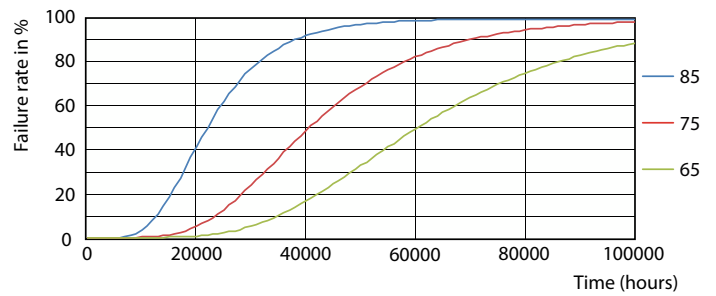

MASTER LEDtube InstantFit HF T5

Fotometriske data

Light Distribution Diagram - MAS LEDtube HF 1200mm HE 16.5W 865 T5

Levetid

Life Expectancy Diagram - MAS LEDtube HF 1200mm HE 16.5W 865 T5

Life Expectancy Diagram - MAS LEDtube HF 1200mm HE 16.5W 865 T5