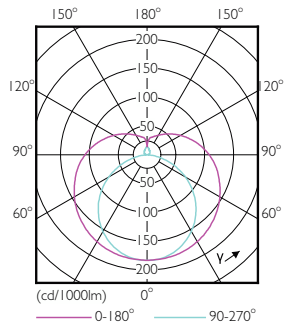

Målskisse

Product	D1	D2	A1	A2	A3
MAS LEDtube HF 1200mm HE 16.5W 865 T5	15,5 mm	18,8 mm	1 149 mm	1 156,1 mm	1 163,2 mm

Fotometriske data

Spectral Power Distribution Colour - MAS LEDtube HF 1200mm HE 16.5W
865 T5

MASTER LEDtube InstantFit HF T5

Fotometriske data

Light Distribution Diagram - MAS LEDtube HF 1200mm HE 16.5W 865 T5

Levetid

Life Expectancy Diagram - MAS LEDtube HF 1200mm HE 16.5W 865 T5

Life Expectancy Diagram - MAS LEDtube HF 1200mm HE 16.5W 865 T5