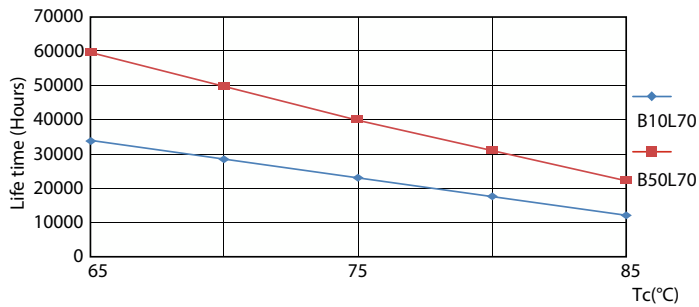

Levetid

Life Expectancy Diagram - MAS LEDtube HF 1200mm HE 16.5W 865 T5