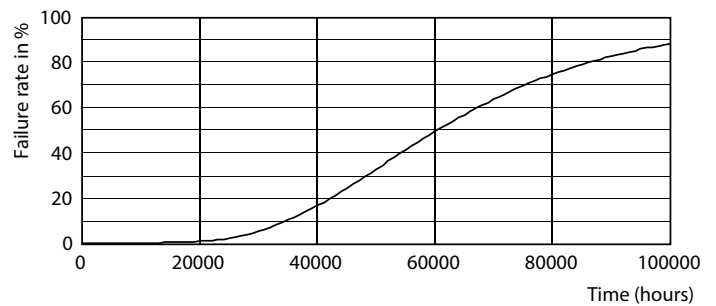

Life Expectancy Diagram - MAS LEDtube HF 1200mm HE 16.5W 865 T5

Life Expectancy Diagram - MAS LEDtube HF 1200mm HE 16.5W 865 T5