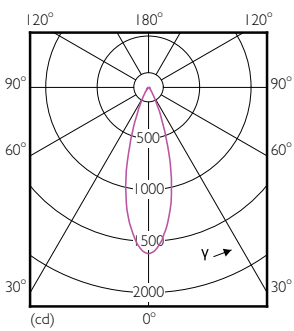

MAS LEDspotLV 43W GU5-3 930 36D MR16