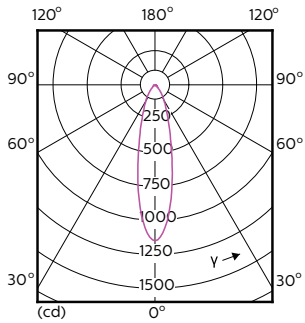

Målskisse

Product	D	C
MAS LED ExpertColor 5.5-50W GU10 930 25D	50 mm	54 mm

Fotometriske data

Accent Lighting Spots - MAS LED ExpertColor 5.5-50W GU10 930 25D

Spectral Power Distribution Colour - MAS LED ExpertColor 5.5-50W GU10 930 25D

MASTER LEDspot ExpertColor MV

Fotometriske data

Light Distribution Diagram - MAS LED ExpertColor 5.5-50W GU10 930 25D

Levetid

Life Expectancy Diagram - MAS LED ExpertColor 5.5-50W GU10 930 25D

Lumen Maintenance Diagram - MAS LED ExpertColor 5.5-50W GU10 930 25D