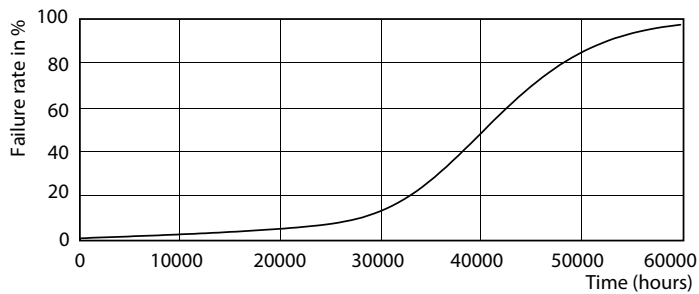

Levetid

Life Expectancy Diagram - MAS LED ExpertColor 5.5-50W GU10 930 25D