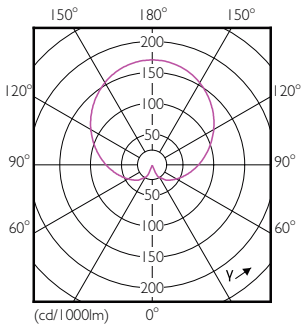

Product	D	C
CorePro LED bulb ND 5-40W A60 E27 865	60 mm	110 mm

Fotometriske data

CorePro LEDbulb 40W E27 865 FR A60

CorePro LEDbulb 40W E27 865 FR A60

CorePro LEDbulb

Fotometriske data

CorePro LEDbulb 40W E27 830 FR A60