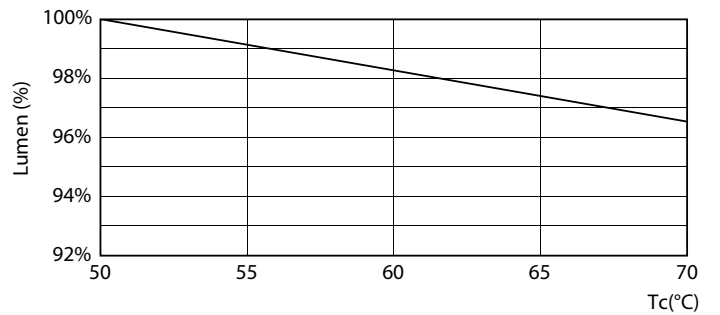

MASTER LEDtube EM/Mains

Fotometriske data

LEDtube 900mm HO 12W865 T8

Levetid

LEDtube MAS SLR 12,5W 70K FailureRate-LED-LED

LEDtube_70K-LED

LEDtube MAS SLR 12,5W 70K LifetimeVsTc-LED-LED

LEDtube MAS SLR 12,5W 70K LumenVsTc-LMP-LMP