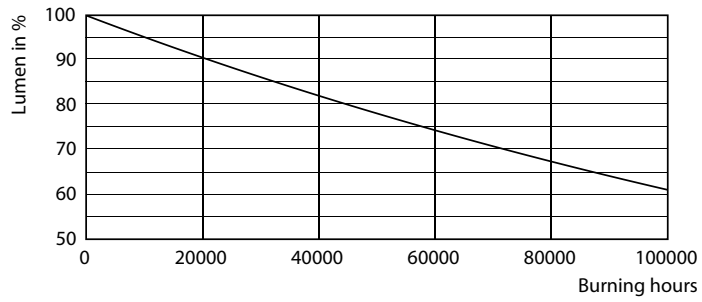

MASTER LEDtube EM/Mains

Levetid

LEDtube_70K-LMP