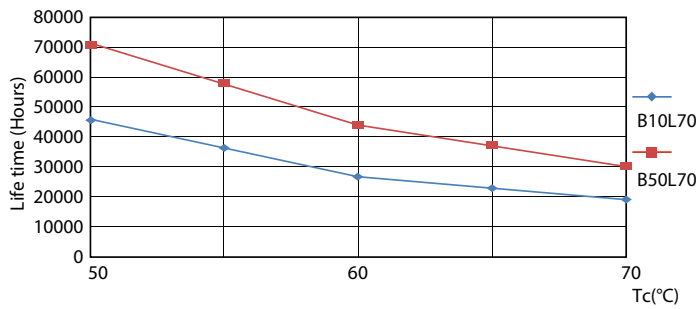

MASTER LEDtube EM/Mains

Fotometriske data

LEDtube 900mm HO 12W865 T8

Levetid

LEDtube MAS SLR 12,5W 70K FailureRate-LED-LED

LEDtube_70K-LED

LEDtube MAS SLR 12,5W 70K LifetimeVsTc-LED-LED

LEDtube MAS SLR 12,5W 70K LumenVsTc-LMP-LMP