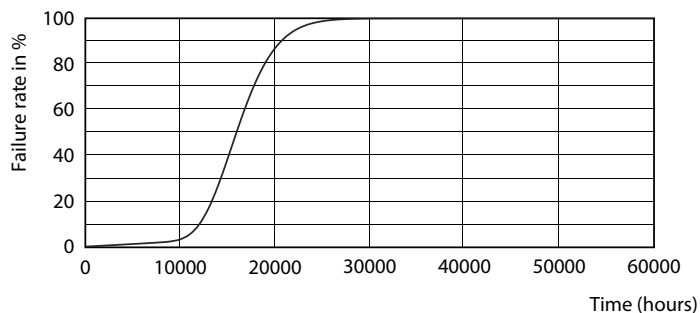

Fotometriske data

CorePro LEDbulb ND 5.5-40W A60

CorePro LEDbulb ND 5.5-40W A60

SDPO_LED Bulb_0021-Spectral Power distribution

CorePro LEDbulb

Levetid

LEDbulb 40W E27 830 FR A60

LEDbulb 40W E27 830 FR A60