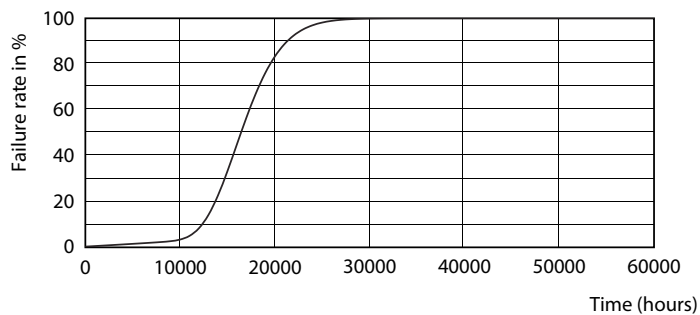

CorePro LEDbulb

Levetid

LEDbulb 100W E27 840 FR A60