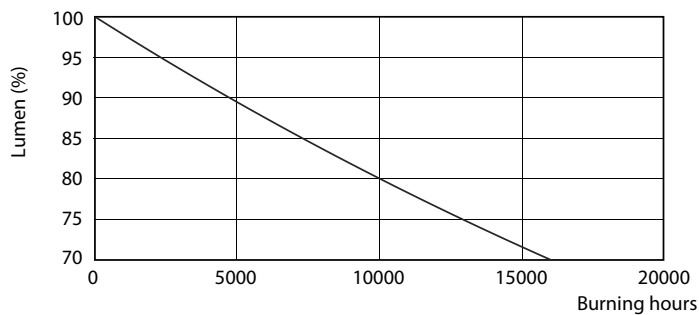

CorePro LEDbulb

Levetid

LEDbulb 100W E27 840 FR A60