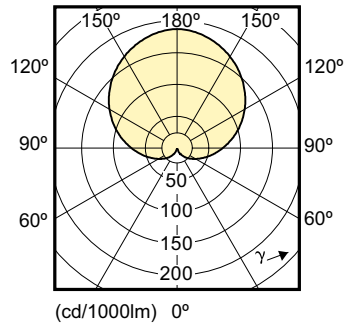

SDPO_LEDBulb_0023-Spectral Power distribution