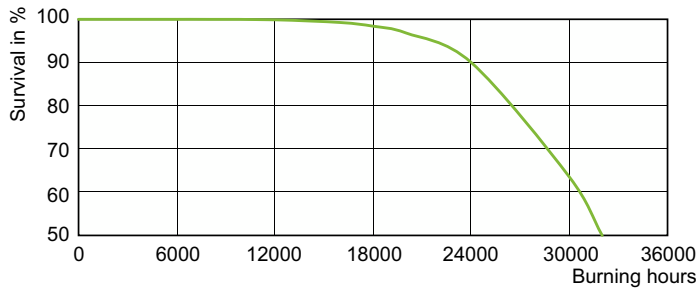

MASTER CosmoWhite CPO-TW & CPO-TW Xtra

Levetid

Life Expectancy Diagram - MST CosmoWh CPO-TW Xtra 60W/728 PGZ12