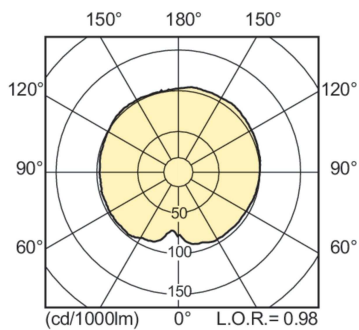

Fotometriske data

Light Distribution Diagram - MST CosmoWh CPO-TW Xtra 60W/728 PGZ12