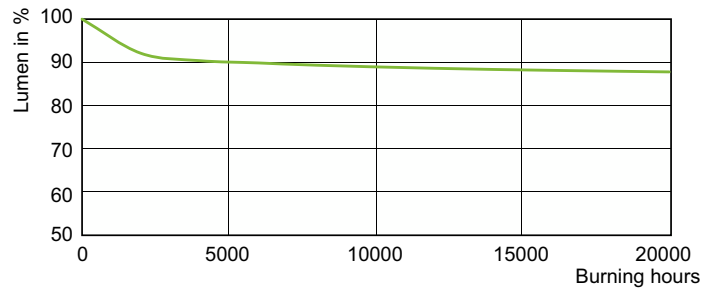

Lumen Maintenance Diagram - MST CosmoWh CPO-TW Xtra 60W/728 PGZ12