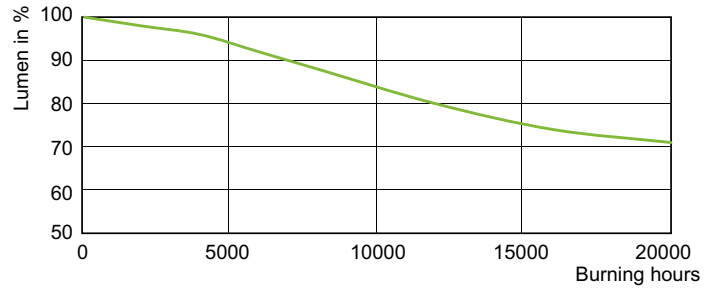

MASTER CityWhite CDO-TT Plus

Levetid

Life Expectancy Diagram - MASTER CityWh CDO-TT Plus 50W/828 E27

Lumen Maintenance Diagram - MASTER CityWh CDO-TT Plus 50W/828 E27