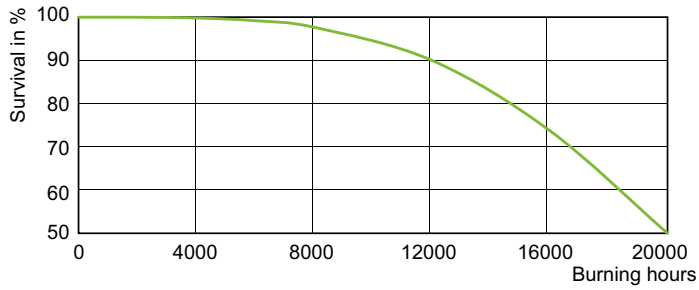

MASTER CityWhite CDO-TT Plus

Levetid

Life Expectancy Diagram - MASTER CityWh CDO-TT Plus 50W/828 E27

Lumen Maintenance Diagram - MASTER CityWh CDO-TT Plus 50W/828 E27