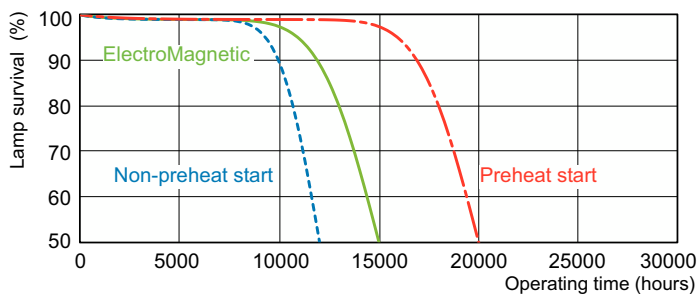

Spectral Power Distribution Colour - TL-D 58W/840 1PP/10

Levetid

Life Expectancy Diagram - TL-D 58W/840 1PP/10

Life Expectancy Diagram - TL-D 58W/840 1PP/10

TL-D consumer products

Levetid

Lumen Maintenance Diagram - TL-D 58W/840 1PP/10