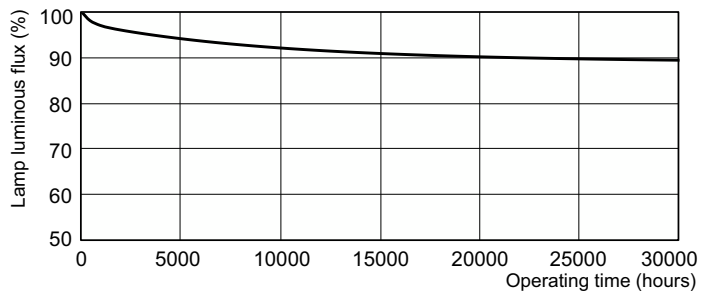

Spectral Power Distribution Colour - TL-D 58W/840 1PP/10

Levetid

Life Expectancy Diagram - TL-D 58W/840 1PP/10

Life Expectancy Diagram - TL-D 58W/840 1PP/10

TL-D consumer products

Levetid

Lumen Maintenance Diagram - TL-D 58W/840 1PP/10