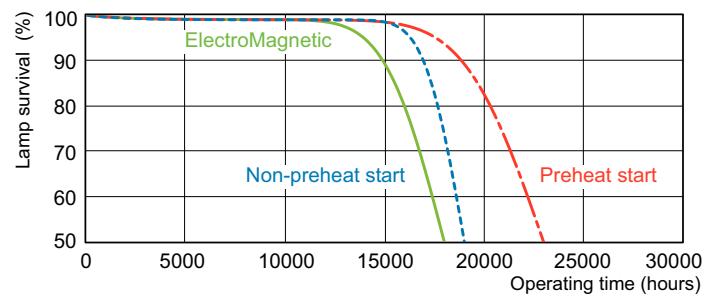

Spectral Power Distribution Colour - TL-D 58W/840 1PP/10

Levetid

Life Expectancy Diagram - TL-D 58W/840 1PP/10

Life Expectancy Diagram - TL-D 58W/840 1PP/10

TL-D consumer products

Levetid

Lumen Maintenance Diagram - TL-D 58W/840 1PP/10