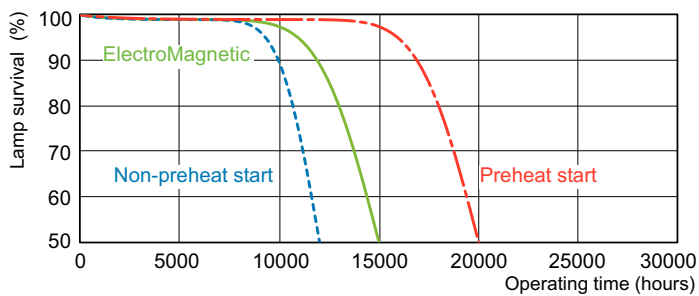

Levetid

Life Expectancy Diagram - TL-D 18W/827 1PP/10

Life Expectancy Diagram - TL-D 18W/827 1PP/10

TL-D consumer products

Levetid

Lumen Maintenance Diagram - TL-D 18W/827 1PP/10