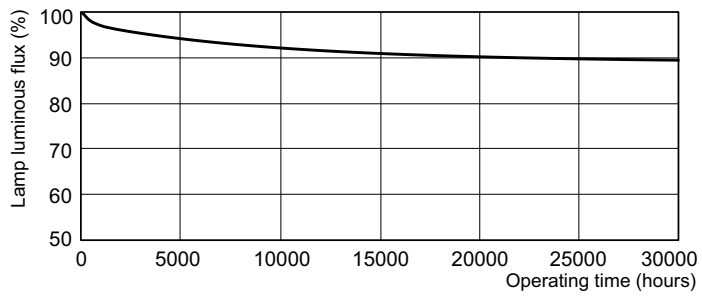

Levetid

Life Expectancy Diagram - TL-D 18W/827 1PP/10

Life Expectancy Diagram - TL-D 18W/827 1PP/10

TL-D consumer products

Levetid

Lumen Maintenance Diagram - TL-D 18W/827 1PP/10