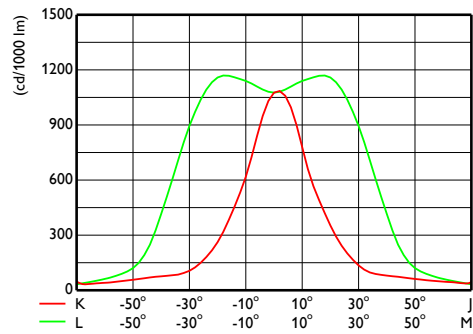

Coreline tempo X-Large

Målskisse

CoreLine Tempo BVP110/120/125/130/140

Fotometriske data

OFPC1_BVP140T251xLED420-4S740S

OFCS1_BVP140T251xLED420-4S740S

OFPC1_BVP140T251xLED420-4S740S

OFCS1_BVP140T251xLED420-4S740S

Coreline tempo X-Large