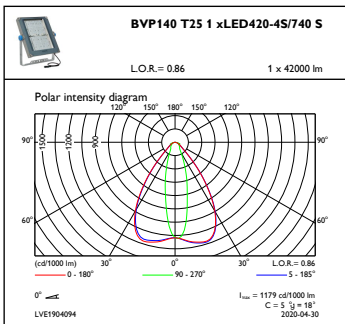

Coreline tempo X-Large

Målskisse

CoreLine Tempo BVP110/120/125/130/140

Fotometriske data

OFPC1_BVP140T251xLED420-4S740S

OFCS1_BVP140T251xLED420-4S740S

OFPC1_BVP140T251xLED420-4S740S

OFCS1_BVP140T251xLED420-4S740S