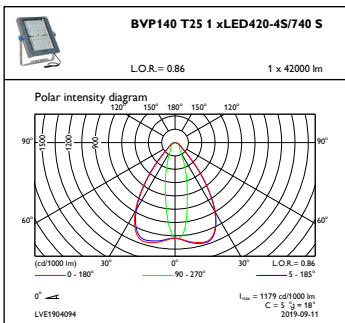

Coreline tempo X-Large

Målskisse

CoreLine Tempo BVP110/120/125/130/140

Fotometriske data

OFPC1_BVP140T251xLED420-4S740S

OFCS1_BVP140T251xLED420-4S740S

OFPC1_BVP140T251xLED420-4S740S

OFCS1_BVP140T251xLED420-4S740S