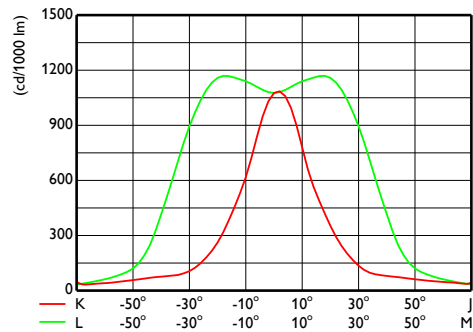

Coreline tempo X-Large

Målskisse

CoreLine Tempo BVP110/120/125/130/140

Fotometriske data

OFPC1_BVP140T251xLED420-4S740S

OFCS1_BVP140T251xLED420-4S740S

OFPC1_BVP140T251xLED420-4S740S

OFCS1_BVP140T251xLED420-4S740S