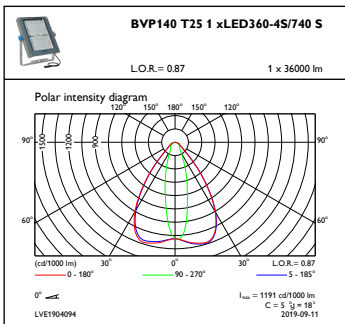

Coreline tempo X-Large

Målskisse

CoreLine Tempo BVP110/120/125/130/140

Fotometriske data

OFPC1_BVP140T251xLED360-4S740S

OFPC1_BVP140T251xLED360-4S740S

OFCS1_BVP140T251xLED360-4S740S

OFCS1_BVP140T251xLED360-4S740S