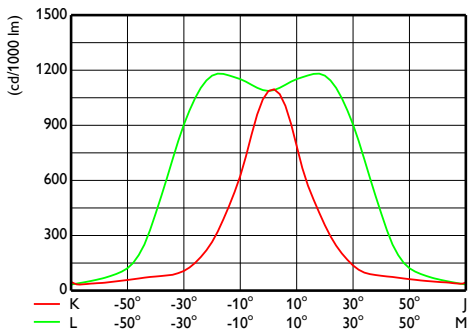

Coreline tempo X-Large

Målskisse

CoreLine Tempo BVP110/120/125/130/140

Fotometriske data

OFPC1_BVP140T251xLED360-4S740S

OFPC1_BVP140T251xLED360-4S740S

OFCS1_BVP140T251xLED360-4S740S

OFCS1_BVP140T251xLED360-4S740S