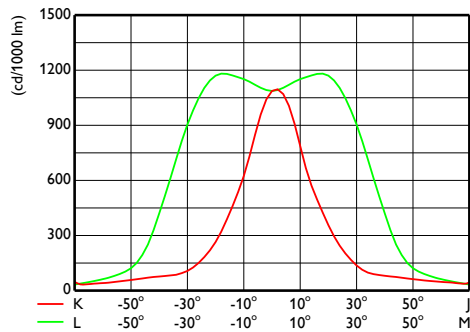

Coreline tempo X-Large

Målskisse

CoreLine Tempo BVP110/120/125/130/140

Fotometriske data

OFPC1_BVP140T251xLED360-4S740S

OFPC1_BVP140T251xLED360-4S740S

OFCS1_BVP140T251xLED360-4S740S

OFCS1_BVP140T251xLED360-4S740S