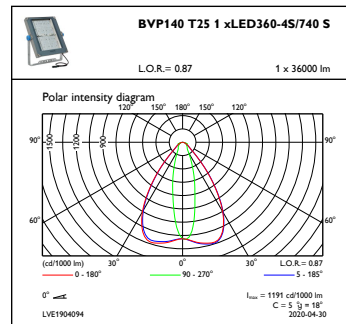

Coreline tempo X-Large

Målskisse

CoreLine Tempo BVP110/120/125/130/140

Fotometriske data

OFPC1_BVP140T251xLED360-4S740S

OFPC1_BVP140T251xLED360-4S740S

OFCS1_BVP140T251xLED360-4S740S

OFCS1_BVP140T251xLED360-4S740S