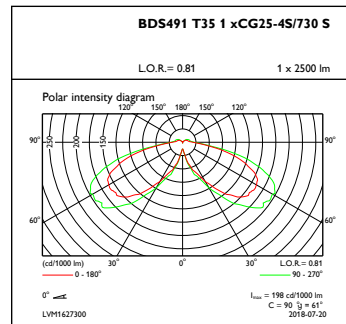

## Målskisse

CityCharm BDS490/491/492

## Fotometriske data

OFPL1\_BDS491T351xCG25-4S730S

OFPC1\_BDS491T351xCG25-4S730S