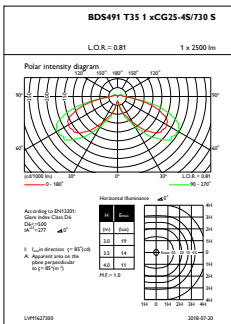

Fotometriske data

OFPL1_BDS491T351xCG25-4S730S