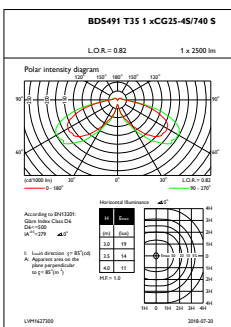

CityCharm Cone

Nettvekt (stykk) 12,000 kg

850°C IP66

Målskisse

CityCharm BDS490/491/492

Fotometriske data

OFPL1_BDS491T351xCG25-4S740S

OFPC1_BDS491T351xCG25-4S740S