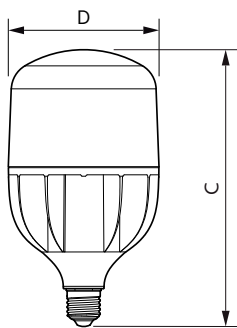

Versions

Målskisse

Product	D	C
TForce Core HB MV ND 48-42W E27 830	123 mm	225 mm
TForce Core HB MV ND 37-35W E27 830	105 mm	190 mm
TForce Core HB MV ND 50-42W E27 840	123 mm	225 mm
TForce Core HB MV ND 40-35W E27 840	105 mm	190 mm
TForce Core HB MV ND 26-24W E27 830	105 mm	190 mm
TForce Core HB MV ND 28-24W E27 840	105 mm	190 mm