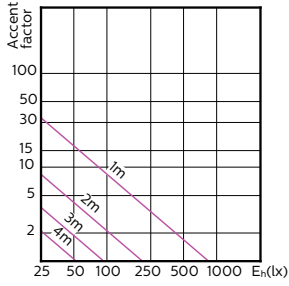

MASTER LEDspot ExpertColor MV

Accent Diagrams

MASTER LEDspot ExpertColor MV 50W GU10
927 36D

MASTER LEDspot ExpertColor MV 50W GU10
930 36D