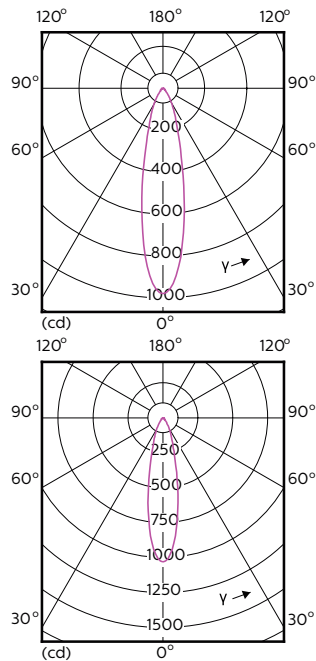

Order Code	Full Product Name	Spredningsvinkel (nom.)	Korrelert		Lysstrøm (nom.)
			Fargekode	fargetemperatur (nom.)	
70763000	MASTER LED ExpertColor 5.5-50W GU10 930 25D	25 °	930	3000 K	375 lm
70765400	MASTER LED ExpertColor 5.5-50W GU10 940 25D	25 °	940	4000 K	400 lm
70767800	MASTER LED ExpertColor 5.5-50W GU10 927 36D	36 °	927	2700 K	355 lm
70769200	MASTER LED ExpertColor 5.5-50W GU10 930 36D	36 °	930	3000 K	375 lm
70771500	MASTER LED ExpertColor 5.5-50W GU10 940 36D	36 °	940	4000 K	400 lm

Teknisk belysning (2/2)

Order Code	Full Product Name	Lysintensitet (nom.)
70749400	MASTER LED ExpertColor 3.9-35W GU10 927 25D	700 cd
70751700	MASTER LED ExpertColor 3.9-35W GU10 930 25D	750 cd
70753100	MASTER LED ExpertColor 3.9-35W GU10 940 25D	800 cd
70755500	MASTER LED ExpertColor 3.9-35W GU10 927 36D	540 cd
70757900	MASTER LED ExpertColor 3.9-35W GU10 930 36D	560 cd
70759300	MASTER LED ExpertColor 3.9-35W GU10 940 36D	600 cd
70761600	MASTER LED ExpertColor 5.5-50W GU10 927 25D	1000 cd
70763000	MASTER LED ExpertColor 5.5-50W GU10 930 25D	1000 cd
70765400	MASTER LED ExpertColor 5.5-50W GU10 940 25D	1050 cd
70767800	MASTER LED ExpertColor 5.5-50W GU10 927 36D	800 cd
70769200	MASTER LED ExpertColor 5.5-50W GU10 930 36D	800 cd
70771500	MASTER LED ExpertColor 5.5-50W GU10 940 36D	800 cd