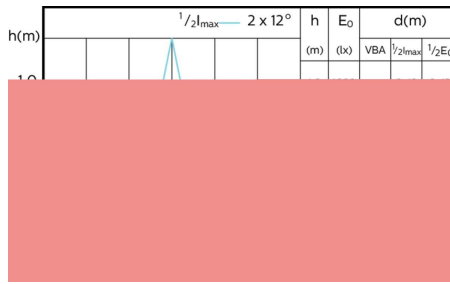

MASTER LEDspot ExpertColor MV 35W GU10
930 25D