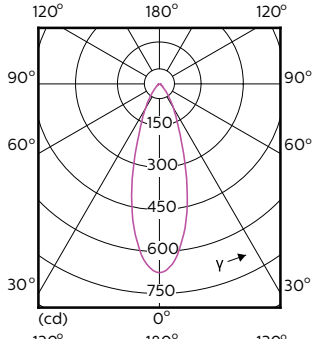

MASTER LEDspot ExpertColor MV