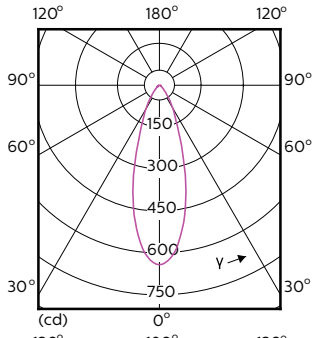

MASTER LEDspot ExpertColor MV