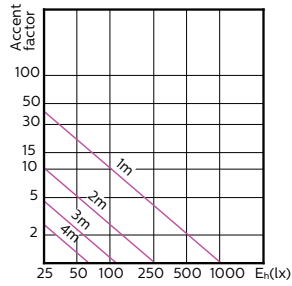

**MASTER LEDspot ExpertColor MV 35W GU10
930 25D**