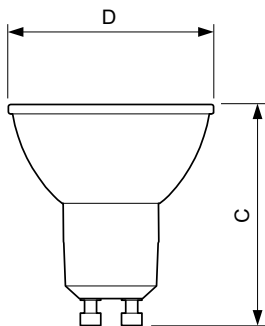

## Målskisse

Product	D	C
MASTER LED ExpertColor 3.9-35W GU10 927 25D	50 mm	54 mm
MASTER LED ExpertColor 3.9-35W GU10 930 25D	50 mm	54 mm
MASTER LED ExpertColor 3.9-35W GU10 940 25D	50 mm	54 mm
MASTER LED ExpertColor 3.9-35W GU10 927 36D	50 mm	54 mm
MASTER LED ExpertColor 3.9-35W GU10 930 36D	50 mm	54 mm
MASTER LED ExpertColor 3.9-35W GU10 940 36D	50 mm	54 mm
MASTER LED ExpertColor 5.5-50W GU10 927 25D	50 mm	54 mm
MASTER LED ExpertColor 5.5-50W GU10 930 25D	50 mm	54 mm
MASTER LED ExpertColor 5.5-50W GU10 927 36D	50 mm	54 mm
MASTER LED ExpertColor 5.5-50W GU10 940 25D	50 mm	54 mm
MASTER LED ExpertColor 5.5-50W GU10 930 36D	50 mm	54 mm
MASTER LED ExpertColor 5.5-50W GU10 940 36D	50 mm	54 mm