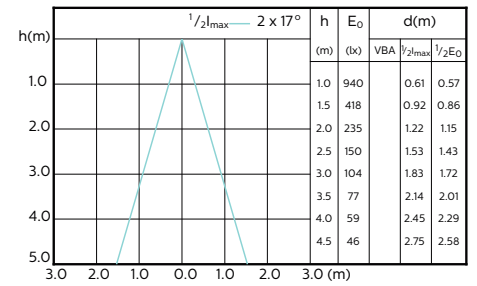

MASTER LEDspot ExpertColor MV 50W GU10
940 36D