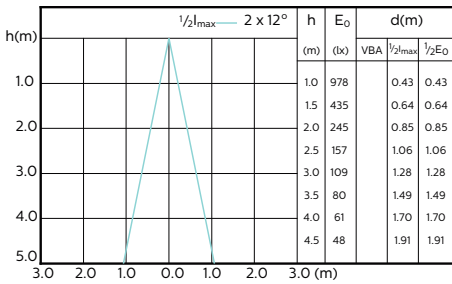

Beam Diagrams

MASTER LEDspot ExpertColor MV 35W GU10
927 25D