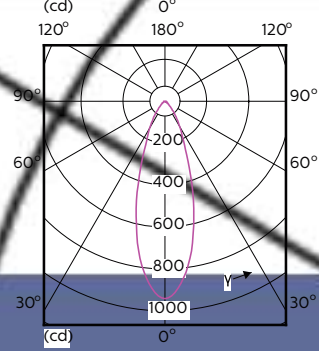

# MASTER LEDspot ExpertColor MV

120°

180°