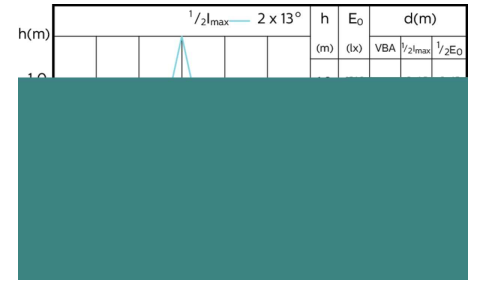

## Beam Diagrams

MASTER LEDspot ExpertColor MV 50W GU10  
927 25D

MASTER LEDspot ExpertColor MV 50W GU10  
930 25D

MASTER LEDspot ExpertColor MV 50W GU10  
940 25D

MASTER LEDspot ExpertColor MV 50W GU10  
927 36D