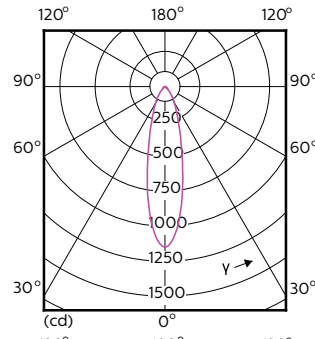

MASTER LEDspot ExpertColor MV