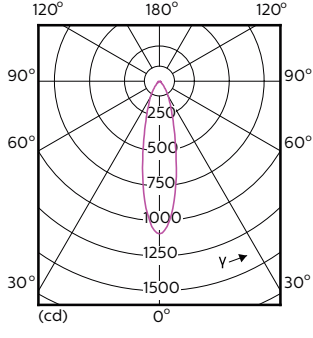

MASTER LEDspot ExpertColor MV