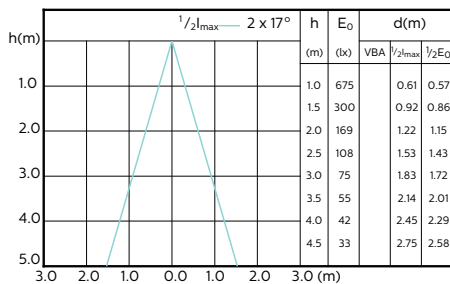

## Beam Diagrams

MASTER LEDspot ExpertColor MV 35W GU10  
927 25D

MASTER LEDspot ExpertColor MV 35W GU10  
930 25D

MASTER LEDspot ExpertColor MV 35W GU10  
940 25D

MASTER LEDspot ExpertColor MV 35W GU10  
927 36D