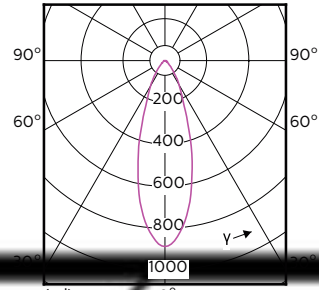

# MASTER LEDspot ExpertColor MV

120°

180°