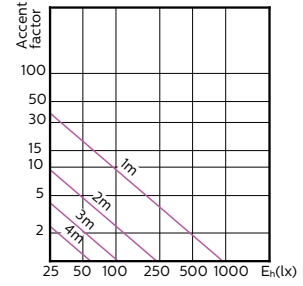

MASTER LEDspot ExpertColor MV 50W GU10
940 36D