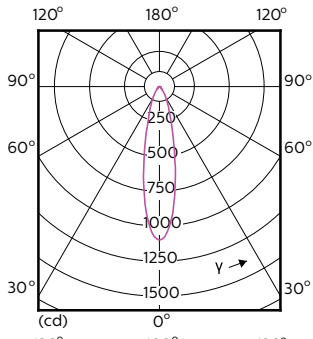

MASTER LEDspot ExpertColor MV