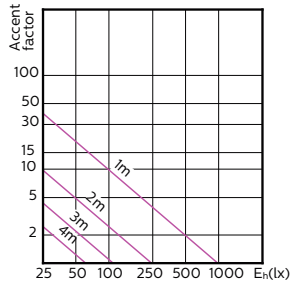

MASTER LEDspot ExpertColor MV

Accent Diagrams

**MASTER LEDspot ExpertColor MV 35W GU10
927 25D**