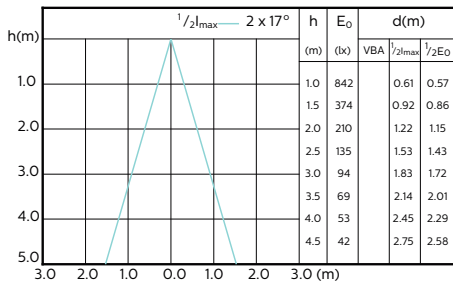

## Beam Diagrams

MASTER LEDspot ExpertColor MV 50W GU10  
927 25D

MASTER LEDspot ExpertColor MV 50W GU10  
930 25D

MASTER LEDspot ExpertColor MV 50W GU10  
940 25D

MASTER LEDspot ExpertColor MV 50W GU10  
927 36D