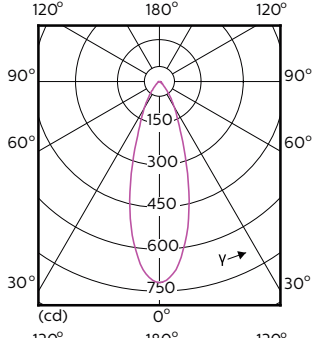

MASTER LEDspot ExpertColor MV