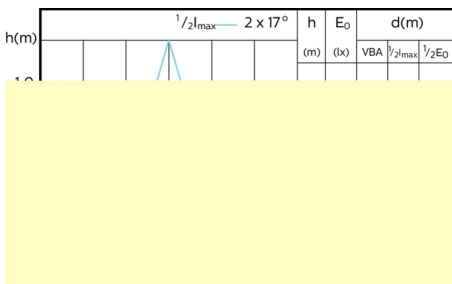

## Beam Diagrams

MASTER LEDspot ExpertColor MV 35W GU10  
927 25D

MASTER LEDspot ExpertColor MV 35W GU10  
930 25D

MASTER LEDspot ExpertColor MV 35W GU10  
940 25D

MASTER LEDspot ExpertColor MV 35W GU10  
927 36D