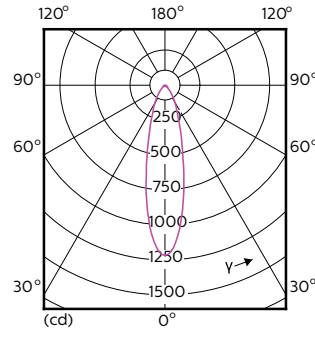

MASTER LEDspot ExpertColor MV