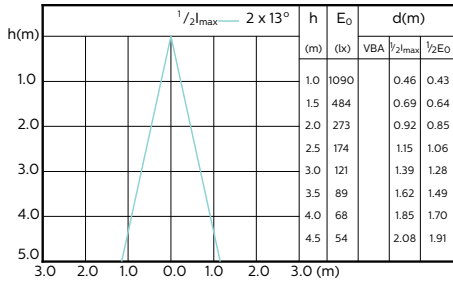

MASTER LEDspot ExpertColor MV

Beam Diagrams

MASTER LEDspot ExpertColor MV 50W GU10
927 25D