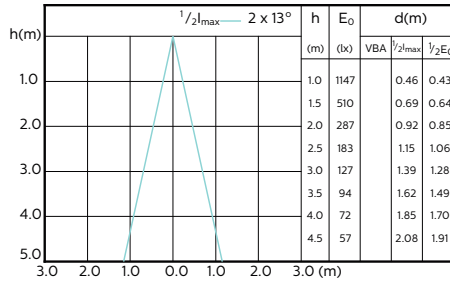

MASTER LEDspot ExpertColor MV 50W GU10
930 25D