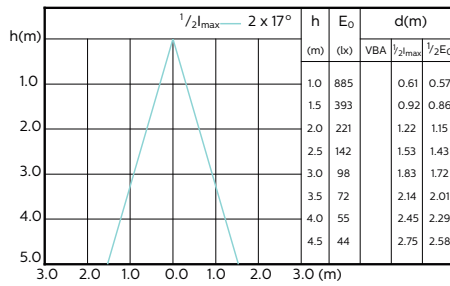

## Beam Diagrams

MASTER LEDspot ExpertColor MV 50W GU10  
927 25D

MASTER LEDspot ExpertColor MV 50W GU10  
930 25D

MASTER LEDspot ExpertColor MV 50W GU10  
940 25D

MASTER LEDspot ExpertColor MV 50W GU10  
927 36D