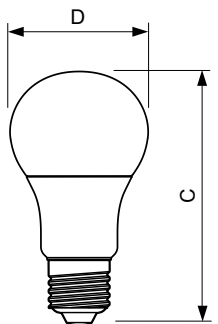

Versions

Målskisse

Product	D	C
MASTER LEDbulb DT 6-40W E27 A60 CL	60 mm	110 mm

MASTER LEDbulb

Målskisse

D

Product	D	C
MASTER LED bulb DT 12-75WE27 927-922 A67 FR	77 mm	142 mm

Product	D	C
MASTER LEDbulb DT 8.5-60W E27 A60 CL	60 mm	110 mm
MASTER LED bulb DT 5.5-40WE27 927-922 A60FR	60 mm	110 mm

Product	D	C
MASTERLEDbulb DT 14-100WE27 927-922 A67FR	77 mm	142 mm

Product	D	C
MASTER LED bulb DT 9-60W E27 927-922 A60 FR	60 mm	110 mm

MASTER LEDbulb

Målskisse

Product	D	C
MASTER LEDbulb DT 11-75W A67 B22 827 FR	70,6 mm	135,9 mm