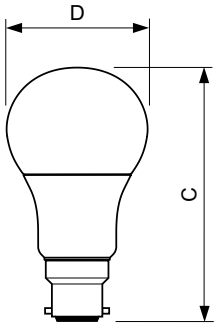

Versions

Målskisse

Product	D	C
MASTER LEDbulb DT 6-40W E27 A60 CL	60 mm	110 mm

MASTER LEDbulb

Målskisse

D

Product	D	C
MASTER LED bulb DT 12-75WE27 927-922 A67 FR	77 mm	142 mm

Product	D	C
MASTER LEDbulb DT 8.5-60W E27 A60 CL	60 mm	110 mm
MASTER LED bulb DT 5.5-40WE27 927-922 A60FR	60 mm	110 mm

Product	D	C
MASTERLEDbulb DT 14-100WE27 927-922 A67FR	77 mm	142 mm

Product	D	C
MASTER LED bulb DT 9-60W E27 927-922 A60 FR	60 mm	110 mm

MASTER LEDbulb

Målskisse

Product	D	C
MASTER LEDbulb DT 11-75W A67 B22 827 FR	70,6 mm	135,9 mm