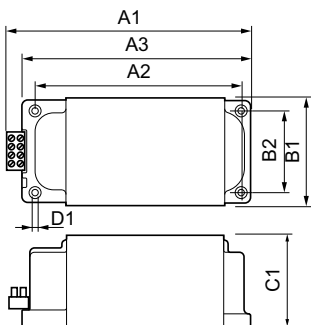

Product	D1	C1	A1	A2	A3	B1	B2
BHL 1000 L78-A2	6,5	102,0	207,0	172,0	196,0	117,0	88,0
230/240V 50Hz	mm	mm	mm	mm	mm	mm	mm
HP-207							

Product	D1	C1	A1	A2	A3	B1	B2
BHD 2000 L76-A2	6,5	102,0	317,0	282,0	306,0	117,0	88,0
380/400/415V 50Hz	mm	mm	mm	mm	mm	mm	mm
HP-317							