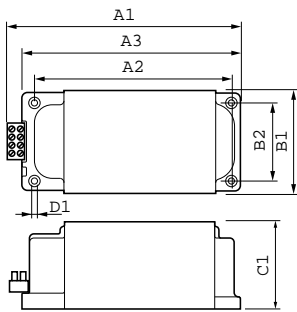

Product	D1	C1	A1	A2	A3	B1	B2
BHL 1000 L78-A2	6,5	102,0	207,0	172,0	196,0	117,0	88,0
230/240V 50Hz	mm	mm	mm	mm	mm	mm	mm
HP-207							

Product	D1	C1	A1	A2	A3	B1	B2
BHD 2000 L76-A2	6,5	102,0	317,0	282,0	306,0	117,0	88,0
380/400/415V 50Hz	mm	mm	mm	mm	mm	mm	mm
HP-317							