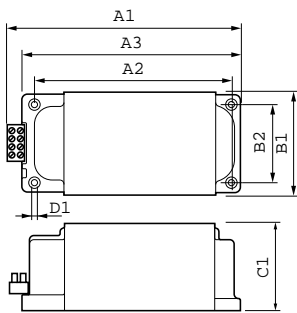

Målskisse

Product	D1	C1	A1	A2	A3	B1	B2
BSN 1000 L78-A2	6,5	102,0	257,0	222,0	246,0	117,0	88,0
230/240V 50Hz	mm	mm	mm	mm	mm	mm	mm
HP-257